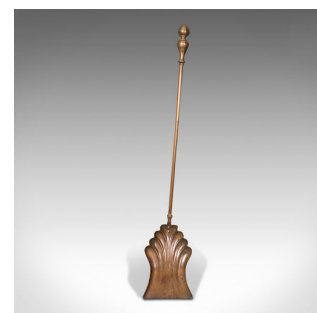

Trio Of Antique Fireside Tools, English, Brass, Poker, Shovel, Tongs, Victorian

DESCRIPTION

Our Stock # 18.8182

This is a trio of antique fireside tools. An English, brass poker, coal shovel and tongs, dating to the Victorian period, circa 1880.

- Larger than usual fireside tools with appealing colour
- Displaying a desirable aged patina throughout
- Brass lightly weathered, presenting warm golden hues
- Striking foliate detail adorns the useful coal tongs
- Distinctive feather motif accentuates the coal shovel

This is a charming trio of antique fireside tools, suitable for all fuel types and an appealing addition to the fireside. Delivered polished and ready to use.

Search [London Fine for #18.8182](#) , or scan the QR code for more photos and details

DIMENSIONS

Tongs Width: 10.5cm (4.25")
 Tongs Depth: 3.5cm (1.5")
 Tongs Height: 73cm (28.75")
 Shovel Width: 13.5cm (5.25")
 Shovel Depth: 3cm (1.25")
 Shovel Height: 72.5cm (28.5")
 Poker Width: 3cm (1.25")
 Poker Depth: 3cm (1.25")
 Poker Height: 70.5cm (27.75")