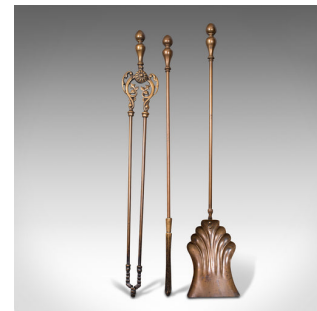

Trio Of Antique Fireside Tools, English, Brass, Poker, Shovel, Tongs, Victorian

DESCRIPTION

Our Stock # 18.8182

This is a trio of antique fireside tools. An English, brass poker, coal shovel and tongs, dating to the Victorian period, circa 1880.

- Larger than usual fireside tools with appealing colour
- Displaying a desirable aged patina throughout
- Brass lightly weathered, presenting warm golden hues
- Striking foliate detail adorns the useful coal tongs
- Distinctive feather motif accentuates the coal shovel

This is a charming trio of antique fireside tools, suitable for all fuel types and an appealing addition to the fireside. Delivered polished and ready to use.

Search [London Fine for #18.8182](#), or scan the QR code for more photos and details

DIMENSIONS

Tongs Width: 10.5cm (4.25")
Tongs Depth: 3.5cm (1.5")
Tongs Height: 73cm (28.75")
Shovel Width: 13.5cm (5.25")
Shovel Depth: 3cm (1.25")
Shovel Height: 72.5cm (28.5")
Poker Width: 3cm (1.25")
Poker Depth: 3cm (1.25")
Poker Height: 70.5cm (27.75")