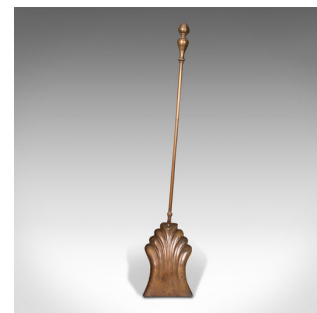

Trio Of Antique Fireside Tools, English, Brass, Poker, Shovel, Tongs, Victorian

DESCRIPTION

Our Stock # 18.8182

This is a trio of antique fireside tools. An English, brass poker, coal shovel and tongs, dating to the Victorian period, circa 1880.

- Larger than usual fireside tools with appealing colour
- Displaying a desirable aged patina throughout
- Brass lightly weathered, presenting warm golden hues
- Striking foliate detail adorns the useful coal tongs
- Distinctive feather motif accentuates the coal shovel

This is a charming trio of antique fireside tools, suitable for all fuel types and an appealing addition to the fireside. Delivered polished and ready to use.

Search [London Fine for #18.8182](#), or scan the QR code for more photos and details

DIMENSIONS

Tongs Width: 10.5cm (4.25")
Tongs Depth: 3.5cm (1.5")
Tongs Height: 73cm (28.75")
Shovel Width: 13.5cm (5.25")
Shovel Depth: 3cm (1.25")
Shovel Height: 72.5cm (28.5")
Poker Width: 3cm (1.25")
Poker Depth: 3cm (1.25")
Poker Height: 70.5cm (27.75")