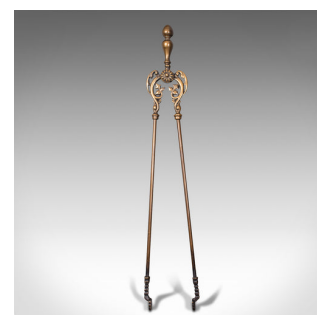

Trio Of Antique Fireside Tools, English, Brass, Poker, Shovel, Tongs, Victorian

DESCRIPTION

Our Stock # 18.8182

This is a trio of antique fireside tools. An English, brass poker, coal shovel and tongs, dating to the Victorian period, circa 1880.

- Larger than usual fireside tools with appealing colour
- Displaying a desirable aged patina throughout
- Brass lightly weathered, presenting warm golden hues
- Striking foliate detail adorns the useful coal tongs
- Distinctive feather motif accentuates the coal shovel

This is a charming trio of antique fireside tools, suitable for all fuel types and an appealing addition to the fireside. Delivered polished and ready to use.

Search [London Fine for #18.8182](#) , or scan the QR code for more photos and details

DIMENSIONS

Tongs Width: 10.5cm (4.25")
 Tongs Depth: 3.5cm (1.5")
 Tongs Height: 73cm (28.75")
 Shovel Width: 13.5cm (5.25")
 Shovel Depth: 3cm (1.25")
 Shovel Height: 72.5cm (28.5")
 Poker Width: 3cm (1.25")
 Poker Depth: 3cm (1.25")
 Poker Height: 70.5cm (27.75")