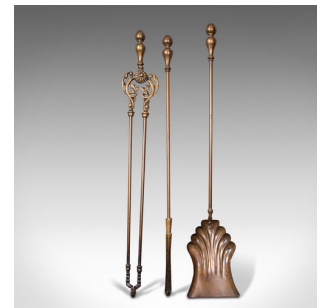

Trio Of Antique Fireside Tools, English, Brass, Poker, Shovel, Tongs, Victorian

DESCRIPTION

Our Stock # 18.8182

This is a trio of antique fireside tools. An English, brass poker, coal shovel and tongs, dating to the Victorian period, circa 1880.

- Larger than usual fireside tools with appealing colour
- Displaying a desirable aged patina throughout
- Brass lightly weathered, presenting warm golden hues
- Striking foliate detail adorns the useful coal tongs
- Distinctive feather motif accentuates the coal shovel

This is a charming trio of antique fireside tools, suitable for all fuel types and an appealing addition to the fireside. Delivered polished and ready to use.

Search [London Fine for #18.8182](#) , or scan the QR code for more photos and details

DIMENSIONS

Tongs Width: 10.5cm (4.25")
 Tongs Depth: 3.5cm (1.5")
 Tongs Height: 73cm (28.75")
 Shovel Width: 13.5cm (5.25")
 Shovel Depth: 3cm (1.25")
 Shovel Height: 72.5cm (28.5")
 Poker Width: 3cm (1.25")
 Poker Depth: 3cm (1.25")
 Poker Height: 70.5cm (27.75")