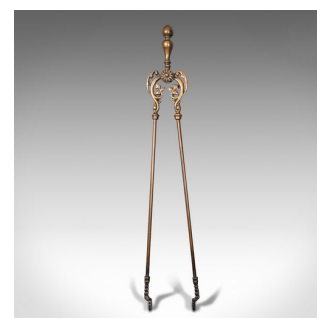

Trio Of Antique Fireside Tools, English, Brass, Poker, Shovel, Tongs, Victorian

DESCRIPTION

Our Stock # 18.8182

This is a trio of antique fireside tools. An English, brass poker, coal shovel and tongs, dating to the Victorian period, circa 1880.

- Larger than usual fireside tools with appealing colour
- Displaying a desirable aged patina throughout
- Brass lightly weathered, presenting warm golden hues
- Striking foliate detail adorns the useful coal tongs
- Distinctive feather motif accentuates the coal shovel

This is a charming trio of antique fireside tools, suitable for all fuel types and an appealing addition to the fireside. Delivered polished and ready to use.

Search [London Fine for #18.8182](#), or scan the QR code for more photos and details

DIMENSIONS

Tongs Width: 10.5cm (4.25")
Tongs Depth: 3.5cm (1.5")
Tongs Height: 73cm (28.75")
Shovel Width: 13.5cm (5.25")
Shovel Depth: 3cm (1.25")
Shovel Height: 72.5cm (28.5")
Poker Width: 3cm (1.25")
Poker Depth: 3cm (1.25")
Poker Height: 70.5cm (27.75")