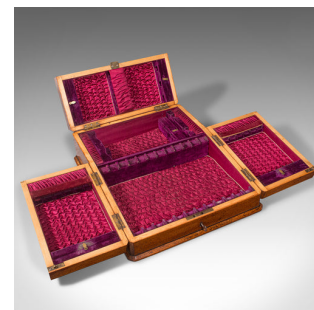

## Antique Decorative Canteen, English, Burr Walnut, Cutlery Box, Victorian, C.1860

### DESCRIPTION

Our Stock # 18.8116

This is an antique decorative canteen. An English, burr walnut and boxwood cutlery box, dating to the Victorian period, circa 1860.

- Captivating canteen of fine quality and finish
- Displays a desirable aged patina and in good order
- Burr walnut presents striking grain interest and rich caramel hues
- Accentuated with lozenges of boxwood inlay with ebonised stringing
- Arranged for 38 pieces of treasured tableware within a delightfully appointed case
- Three-fold lid, opening to reveal a shock of quilted cerise silk cotton
- Five compartments, each with cutlery retainers held stay with sliding brass clasp
- Dressed with an inset working lock – key present

This is a striking antique decorative canteen, with superb finish and dashing interior. Solid joints and construction, delivered waxed, polished and ready for the home.

Search [London Fine for #18.8116](#), or scan the QR code for more photos and details

### DIMENSIONS

Closed Width: 31.5cm (12.5")  
 Closed Depth: 38cm (15")  
 Closed Height: 11.5cm (4.5")  
 Open Width: 59.5cm (23.5")  
 Open Depth: 46.5cm (18.25")  
 Open Height: 20.5cm (8")