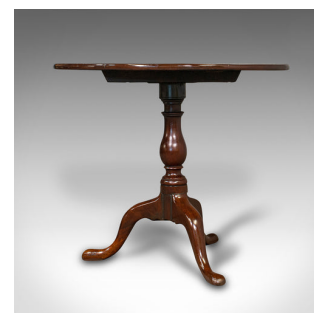

Antique Tilt Top Occasional Table, English, Mahogany, Side, Lamp, Georgian, 1800

DESCRIPTION

Our Stock # 18.8160

This is an antique tilt top occasional table. An English, mahogany side or lamp table, dating to the Georgian period, circa 1800.

- Beautifully presented Georgian table
- Displays a desirable aged patina and in good order
- Quality stocks show fine grain interest throughout
- Deep russet hues beam beneath a wax polish finish
- Of generous proportion, the tilting top finished with a gently rolled edge
- Attractive circular brass clasp to rear holds the top securely in place
- Rising upon a bulbous turned baluster support
- Standing upon a trio of squat cabriole legs with broad knees and long toes

This is an attractive antique tilting occasional table, graced with fine colour and finish. Solid joints and construction. Delivered waxed, polished and ready for the home.

Search [London Fine for #18.8160](#) , or scan the QR code for more photos and details

DIMENSIONS

Max Width: 86cm (33.75")
 Max Depth: 86cm (33.75")
 Max Height: 71.5cm (28.25")
 Tilted Width: 86cm (33.75")
 Tilted Depth: 53cm (20.75")
 Tilted Height: 118.5cm (46.75")

LIST PRICE

£1,250.00