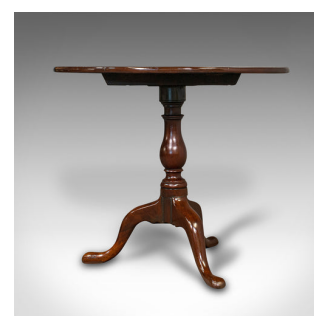

Antique Tilt Top Occasional Table, English, Mahogany, Side, Lamp, Georgian, 1800

**DESCRIPTION**

Our Stock # 18.8160

This is an antique tilt top occasional table. An English, mahogany side or lamp table, dating to the Georgian period, circa 1800.

- Beautifully presented Georgian table
- Displays a desirable aged patina and in good order
- Quality stocks show fine grain interest throughout
- Deep russet hues beam beneath a wax polish finish
- Of generous proportion, the tilting top finished with a gently rolled edge
- Attractive circular brass clasp to rear holds the top securely in place
- Rising upon a bulbous turned baluster support
- Standing upon a trio of squat cabriole legs with broad knees and long toes

This is an attractive antique tilting occasional table, graced with fine colour and finish. Solid joints and construction. Delivered waxed, polished and ready for the home.

Search [London Fine for #18.8160](#) , or scan the QR code for more photos and details

**DIMENSIONS**

- Max Width: 86cm (33.75")
- Max Depth: 86cm (33.75")
- Max Height: 71.5cm (28.25")
- Tilted Width: 86cm (33.75")
- Tilted Depth: 53cm (20.75")
- Tilted Height: 118.5cm (46.75")