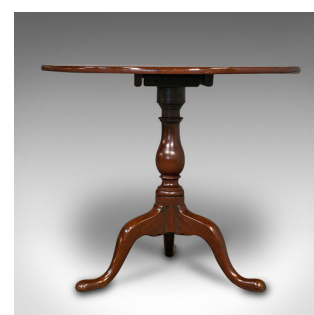

Antique Tilt Top Occasional Table, English, Mahogany, Side, Lamp, Georgian, 1800

**DESCRIPTION**

Our Stock # 18.8160

This is an antique tilt top occasional table. An English, mahogany side or lamp table, dating to the Georgian period, circa 1800.

- Beautifully presented Georgian table
- Displays a desirable aged patina and in good order
- Quality stocks show fine grain interest throughout
- Deep russet hues beam beneath a wax polish finish
- Of generous proportion, the tilting top finished with a gently rolled edge
- Attractive circular brass clasp to rear holds the top securely in place
- Rising upon a bulbous turned baluster support
- Standing upon a trio of squat cabriole legs with broad knees and long toes

This is an attractive antique tilting occasional table, graced with fine colour and finish. Solid joints and construction. Delivered waxed, polished and ready for the home.

Search [London Fine for #18.8160](#) , or scan the QR code for more photos and details

**DIMENSIONS**

- Max Width: 86cm (33.75")
- Max Depth: 86cm (33.75")
- Max Height: 71.5cm (28.25")
- Tilted Width: 86cm (33.75")
- Tilted Depth: 53cm (20.75")
- Tilted Height: 118.5cm (46.75")