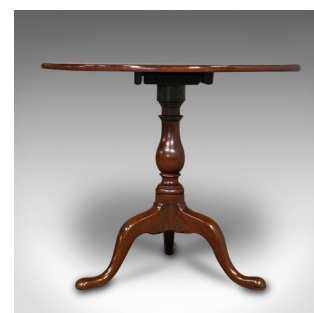

Antique Tilt Top Occasional Table, English, Mahogany, Side, Lamp, Georgian, 1800

DESCRIPTION

Our Stock # 18.8160

This is an antique tilt top occasional table. An English, mahogany side or lamp table, dating to the Georgian period, circa 1800.

- Beautifully presented Georgian table
- Displays a desirable aged patina and in good order
- Quality stocks show fine grain interest throughout
- Deep russet hues beam beneath a wax polish finish
- Of generous proportion, the tilting top finished with a gently rolled edge
- Attractive circular brass clasp to rear holds the top securely in place
- Rising upon a bulbous turned baluster support
- Standing upon a trio of squat cabriole legs with broad knees and long toes

This is an attractive antique tilting occasional table, graced with fine colour and finish. Solid joints and construction. Delivered waxed, polished and ready for the home.

Search [London Fine for #18.8160](#) , or scan the QR code for more photos and details

DIMENSIONS

Max Width: 86cm (33.75")
 Max Depth: 86cm (33.75")
 Max Height: 71.5cm (28.25")
 Tilted Width: 86cm (33.75")
 Tilted Depth: 53cm (20.75")
 Tilted Height: 118.5cm (46.75")

LIST PRICE

£1,250.00