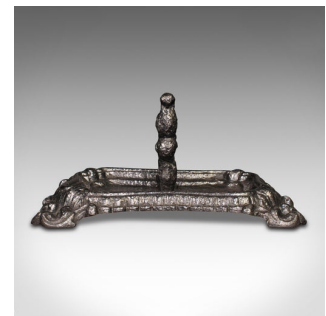

Antique Decorative Boot Scraper, English, Cast Iron, Door Scrape, Regency, 1820

DESCRIPTION

Our Stock # 18.8259

This is an antique decorative boot scraper. An English, cast iron door entrance scrape, dating to the Regency period, circa 1820.

- Pleasingly ornate, Regency period scrape
- Displays a desirable aged patina and in good order
- Cast iron in good order with a consistent graphite finish throughout
- Reassuringly robust with a weight of 5.75kg (12.67 lb)
- Suitable for use within the entrance hall or besides the front door
- Boot scrape presented between a pair of decorative supports
- Offering a useful scrape width of 12cm (4.75"), the scrolled ends doubling as a boot pull
 - Flared edge to dish with attractive continuous pattern, raised upon a quartet of scrolled feet

This is an appealing antique boot scrape. Attractive, practical and as useful today as it was 200 years ago. Delivered polished and ready for the entrance way.

Search [London Fine for #18.8259](#), or scan the QR code for more photos and details

DIMENSIONS

Max Width: 30.5cm (12")

Max Depth: 34.5cm (13.5")

Max Height: 16.5cm (6.5")