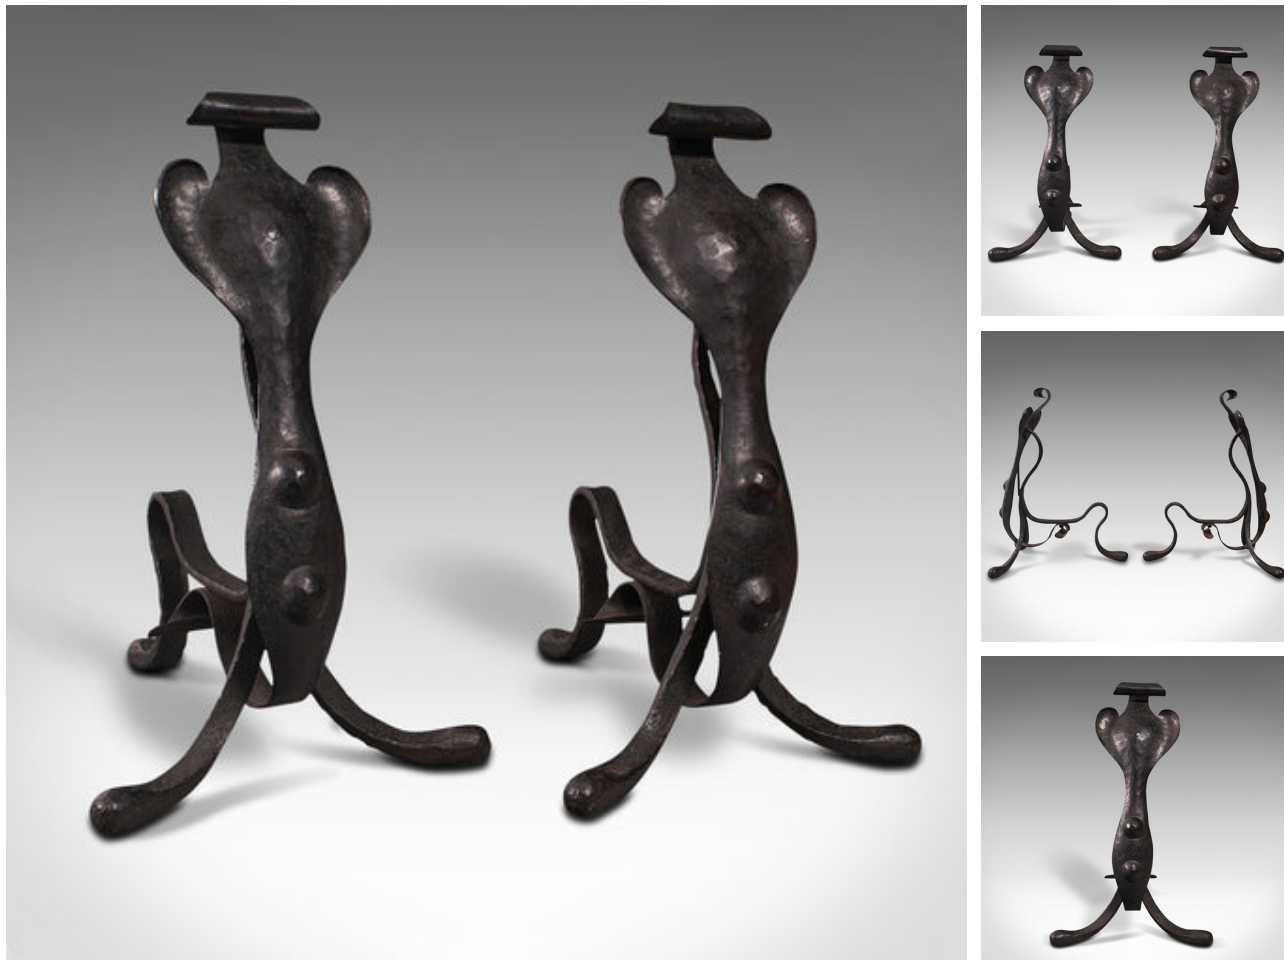

Pair of Antique Fireside Tool Rests, English, Fire Dog, Art Nouveau, Victorian

**DESCRIPTION**

Our Stock # 18.8250  
This is a pair of antique fireside tool rests. An English, wrought iron fire dog in Art Nouveau taste, dating to the late Victorian period, circa 1900.

- Captivatingly expressive example of Art Nouveau for the fireplace
- Displays a desirable aged patina and in good order
- Wrought iron presented with a good, consistent finish throughout
- Ornate winged front support with scrolled crown and lobed finish
- Serpentine rear rest with tool rest loop below
- Standing upon a trio of sinuous pad feet

This is a striking pair of fireside tool rests, graced with enduring Art Nouveau taste. Delivered polished and ready for the fireplace.

Search [London Fine for #18.8250](#) , or scan the QR code for more photos and details

**DIMENSIONS**

Max Width: 25cm (9.75")  
Max Depth: 31cm (12.25")  
Max Height: 41cm (16.25")

**LIST PRICE**

£1,195.00