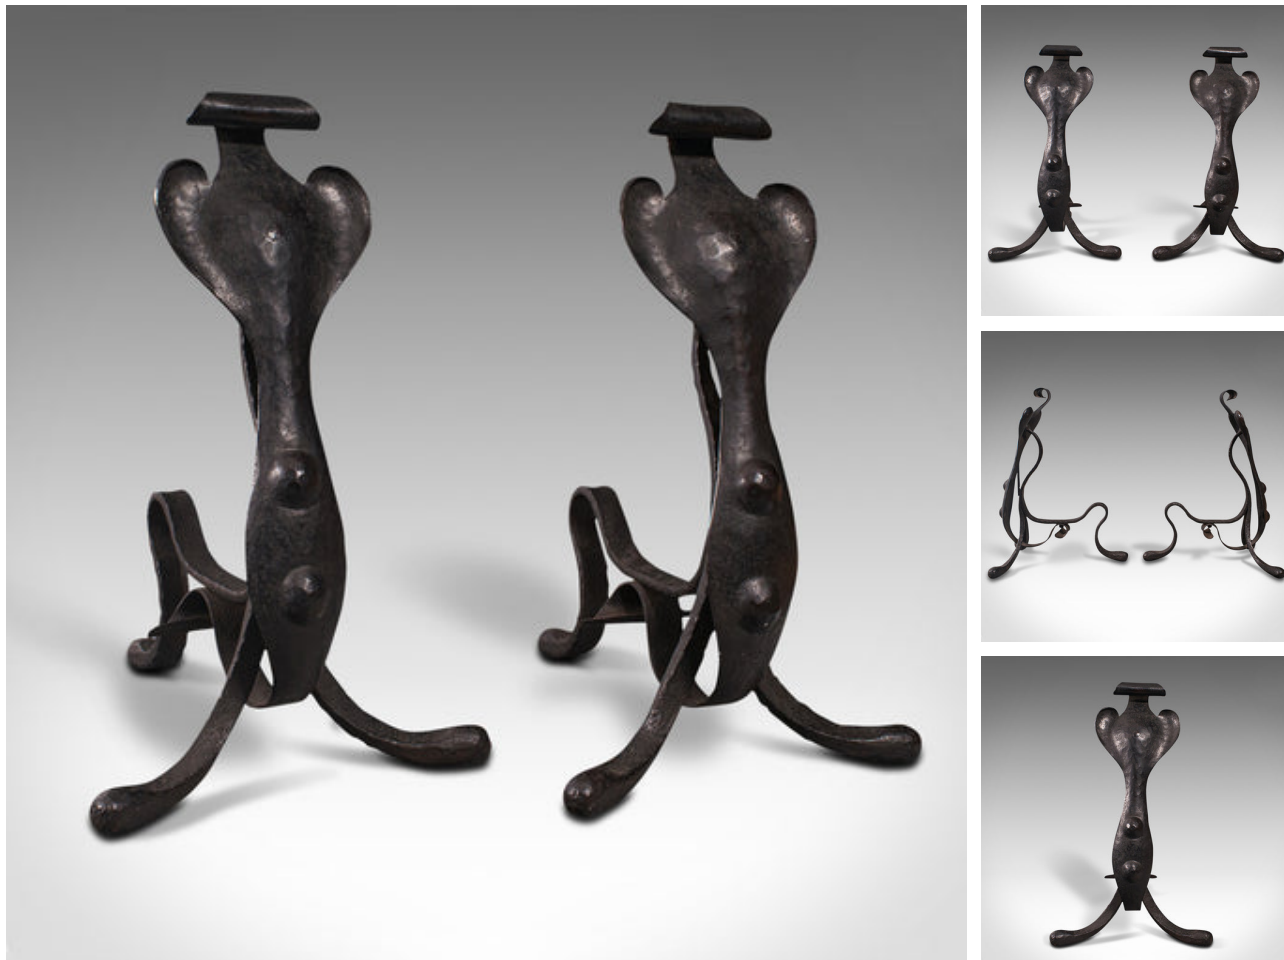

Pair of Antique Fireside Tool Rests, English, Fire Dog, Art Nouveau, Victorian

**DESCRIPTION**

Our Stock # 18.8250

This is a pair of antique fireside tool rests. An English, wrought iron fire dog in Art Nouveau taste, dating to the late Victorian period, circa 1900.

- Captivatingly expressive example of Art Nouveau for the fireplace
- Displays a desirable aged patina and in good order
- Wrought iron presented with a good, consistent finish throughout
- Ornate winged front support with scrolled crown and lobed finish
- Serpentine rear rest with tool rest loop below
- Standing upon a trio of sinuous pad feet

This is a striking pair of fireside tool rests, graced with enduring Art Nouveau taste. Delivered polished and ready for the fireplace.

Search [London Fine for #18.8250](#) , or scan the QR code for more photos and details

**DIMENSIONS**

Max Width: 25cm (9.75")  
Max Depth: 31cm (12.25")  
Max Height: 41cm (16.25")

**LIST PRICE**

£1,195.00