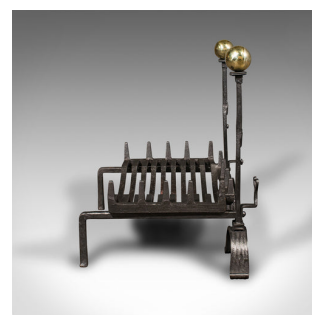

## Antique Fire Grate, English, Cast Iron, Brass, Basket, Andirons, Victorian, 1880

### DESCRIPTION

Our Stock # 18.6921

This is an antique fire grate. An English, cast iron and brass basket and pair of andirons, dating to the Victorian period, circa 1880.

- Pleasingly proportioned fireplace with appealing details
- Displays a desirable aged patina and in good order
- Cast iron presents good, consistent graphite finish throughout
- Amazing solid brass ball finials sit proudly atop the dashing fire dogs
- The uprights adorned with prominent tool rests to front
- Standing upon distinctive arch feet, terminating in scrolled toes

This is an attractive antique fire grate, with fascinating andirons boasting polish brass finials. Suitable for all fuel types. Delivered polished and ready to use.

Search [London Fine for #18.6921](#) , or scan the QR code for more photos and details