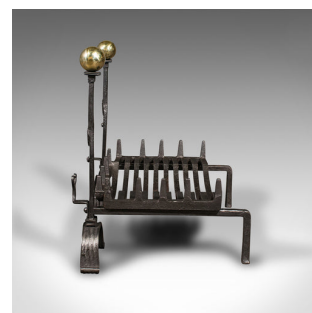

## Antique Fire Grate, English, Cast Iron, Brass, Basket, Andirons, Victorian, 1880

### DESCRIPTION

Our Stock # 18.6921

This is an antique fire grate. An English, cast iron and brass basket and pair of andirons, dating to the Victorian period, circa 1880.

- Pleasingly proportioned fireplace with appealing details
- Displays a desirable aged patina and in good order
- Cast iron presents good, consistent graphite finish throughout
- Amazing solid brass ball finials sit proudly atop the dashing fire dogs
- The uprights adorned with prominent tool rests to front
- Standing upon distinctive arch feet, terminating in scrolled toes

This is an attractive antique fire grate, with fascinating andirons boasting polish brass finials. Suitable for all fuel types. Delivered polished and ready to use.

Search [London Fine for #18.6921](#) , or scan the QR code for more photos and details