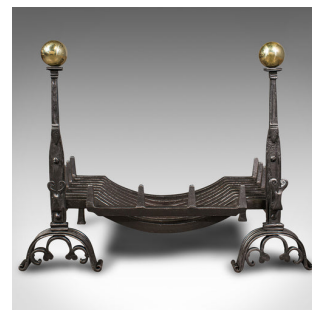

## Antique Fire Grate, English, Cast Iron, Brass, Basket, Andirons, Victorian, 1880

### DESCRIPTION

Our Stock # 18.6921

This is an antique fire grate. An English, cast iron and brass basket and pair of andirons, dating to the Victorian period, circa 1880.

- Pleasingly proportioned fireplace with appealing details
- Displays a desirable aged patina and in good order
- Cast iron presents good, consistent graphite finish throughout
- Amazing solid brass ball finials sit proudly atop the dashing fire dogs
- The uprights adorned with prominent tool rests to front
- Standing upon distinctive arch feet, terminating in scrolled toes

This is an attractive antique fire grate, with fascinating andirons boasting polish brass finials. Suitable for all fuel types. Delivered polished and ready to use.

Search [London Fine for #18.6921](#) , or scan the QR code for more photos and details

### DIMENSIONS

Max Width: 79.5cm (31.25")  
 Max Depth: 49.5cm (19.5")  
 Max Height: 60.5cm (23.75")  
 Basket Interior Width: 57.5cm (22.75")  
 Basket Interior Depth: 33cm (13")  
 Basket Interior Height: 10.5cm (4.25")  
 Andiron Width: 22cm (8.75")  
 Andiron Depth: 49.5cm (19.5")  
 Andiron Height: 60.5cm (23.75")