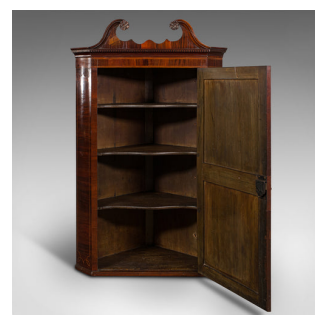

Antique Corner Cabinet, English, Flame Mahogany, Wall Cupboard, Georgian, C.1760

DESCRIPTION

Our Stock # 18.8229

This is an antique corner cabinet. An English flame mahogany and boxwood inlaid wall cupboard, dating to the Georgian period, circa 1760.

- Distinctive corner cupboard graced with fine figuring and colour
- Displays a desirable aged patina and in good order
- Select stocks show fine grain interest and rich russet hues
- Boxwood inlay provides an attractive contrast in a light biscuit colour
- Striking, twin swan neck pediment finished with foliate scrolled ends
- Adorned with a band of quality dentil moulding above a frieze apron
- Large door dressed with an inset brass lined lock, set within a diamond inlay – key present
- A trio of serpentine shelves dress the useful interior

This is an attractive antique corner cabinet, presenting a fine example of Georgian craftsmanship. Solid joints and construction, delivered waxed, polished and ready for the home.

Search [London Fine for #18.8229](#), or scan the QR code for more photos and details