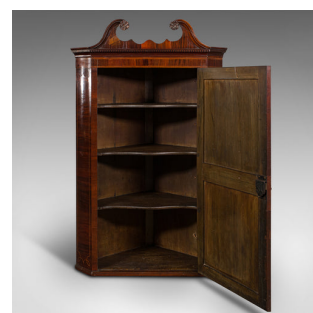

Antique Corner Cabinet, English, Flame Mahogany, Wall Cupboard, Georgian, C.1760

DESCRIPTION

Our Stock # 18.8229

This is an antique corner cabinet. An English flame mahogany and boxwood inlaid wall cupboard, dating to the Georgian period, circa 1760.

- Distinctive corner cupboard graced with fine figuring and colour
- Displays a desirable aged patina and in good order
- Select stocks show fine grain interest and rich russet hues
- Boxwood inlay provides an attractive contrast in a light biscuit colour
- Striking, twin swan neck pediment finished with foliate scrolled ends
- Adorned with a band of quality dentil moulding above a frieze apron
- Large door dressed with an inset brass lined lock, set within a diamond inlay – key present
- A trio of serpentine shelves dress the useful interior

This is an attractive antique corner cabinet, presenting a fine example of Georgian craftsmanship. Solid joints and construction, delivered waxed, polished and ready for the home.

Search [London Fine for #18.8229](#), or scan the QR code for more photos and details