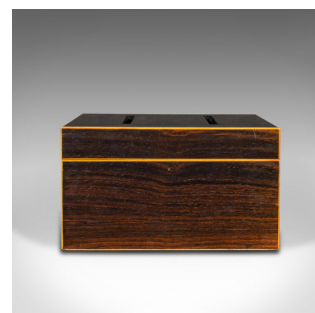

Antique Ballot Box, English, Rosewood, Inlaid, Voting, Post, Victorian, C.1900

DESCRIPTION

Our Stock # 18.8249

This is an antique ballot box. An English, rosewood and boxwood inlaid voting or post box, dating to the late Victorian period, circa 1900.

- Superb quality ballot box with striking finish
- Displays a desirable aged patina and in good order
- Select rosewood shows fine grain interest and deep russet hues
- Appealing contrast to the rich caramel coloured boxwood inlays
- Pair of post slots within the lid, 90mm x 160mm in size (3.5" x 6.25")
- Attractive diamond shaped inlay with brass lined lock – untested, key absent
- Eye-catching interior lined with later textured paper with foliate pattern
- Dressed to the base with a protective baize

This is a fascinating antique ballot box, with fine rosewood stocks and attractive dressed interior. Ideal for the institution or as a decorative item within the home. Delivered waxed, polished and ready to enjoy.

Search [London Fine for #18.8249](#) , or scan the QR code for more photos and details

DIMENSIONS

Max Width: 27cm (10.75")
 Max Depth: 22cm (8.75")
 Max Height: 12.5cm (5")
 Post Slot Width: 9cm (3.5")
 Post Slot Depth: 16cm (6.25")