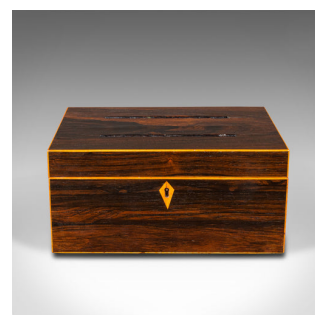

Antique Ballot Box, English, Rosewood, Inlaid, Voting, Post, Victorian, C.1900

DESCRIPTION

Our Stock # 18.8249

This is an antique ballot box. An English, rosewood and boxwood inlaid voting or post box, dating to the late Victorian period, circa 1900.

- Superb quality ballot box with striking finish
- Displays a desirable aged patina and in good order
- Select rosewood shows fine grain interest and deep russet hues
- Appealing contrast to the rich caramel coloured boxwood inlays
- Pair of post slots within the lid, 90mm x 160mm in size (3.5" x 6.25")
- Attractive diamond shaped inlay with brass lined lock – untested, key absent
- Eye-catching interior lined with later textured paper with foliate pattern
- Dressed to the base with a protective baize

This is a fascinating antique ballot box, with fine rosewood stocks and attractive dressed interior. Ideal for the institution or as a decorative item within the home. Delivered waxed, polished and ready to enjoy.

Search [London Fine for #18.8249](#) , or scan the QR code for more photos and details

DIMENSIONS

Max Width: 27cm (10.75")
 Max Depth: 22cm (8.75")
 Max Height: 12.5cm (5")
 Post Slot Width: 9cm (3.5")
 Post Slot Depth: 16cm (6.25")