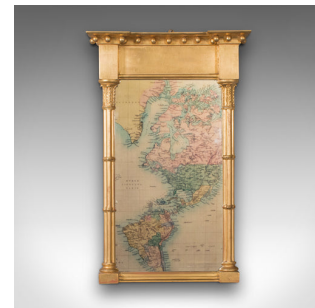

Antique Pier Mirror, English, Giltwood, Decorative, Hall, Regency, Circa 1820

DESCRIPTION

Our Stock # 18.8231

This is an antique pier mirror. An English, giltwood decorative hall mirror, dating to the Regency period, circa 1820.

- Delightfully presented antique mirror with fine colour and form
- Displays a desirable aged patina throughout
- Striking gesso hues beam from the polished frame
- Original mirror plate presents a desirable light foxing
- Prominent crown adorned with eye-catching sphere detail
- Acanthus leaf corbels top the reeded pilaster frame supports
- Dressed with a mounting loop to rear for ease of hanging

This is a dashing antique pier mirror, graced with wonderful tonality and colour. A treat for your room or hallway from the Regency period. Delivered polished and ready to hang.

Search [London Fine for #18.8231](#) , or scan the QR code for more photos and details

DIMENSIONS

Max Width: 42cm (16.5")

Max Depth: 7cm (2.75")

Max Height: 65cm (25.5")

Mirror Plate Width: 28cm (11")

Mirror Plate Height: 50cm (19.75")

LIST PRICE

£895.00