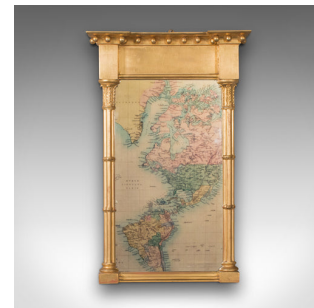

Antique Pier Mirror, English, Giltwood, Decorative, Hall, Regency, Circa 1820

**DESCRIPTION**

Our Stock # 18.8231

This is an antique pier mirror. An English, giltwood decorative hall mirror, dating to the Regency period, circa 1820.

- Delightfully presented antique mirror with fine colour and form
- Displays a desirable aged patina throughout
- Striking gesso hues beam from the polished frame
- Original mirror plate presents a desirable light foxing
- Prominent crown adorned with eye-catching sphere detail
- Acanthus leaf corbels top the reeded pilaster frame supports
- Dressed with a mounting loop to rear for ease of hanging

This is a dashing antique pier mirror, graced with wonderful tonality and colour. A treat for your room or hallway from the Regency period. Delivered polished and ready to hang.

Search [London Fine for #18.8231](#) , or scan the QR code for more photos and details

**DIMENSIONS**

Max Width: 42cm (16.5")

Max Depth: 7cm (2.75")

Max Height: 65cm (25.5")

Mirror Plate Width: 28cm (11")

Mirror Plate Height: 50cm (19.75")

**LIST PRICE**

£895.00