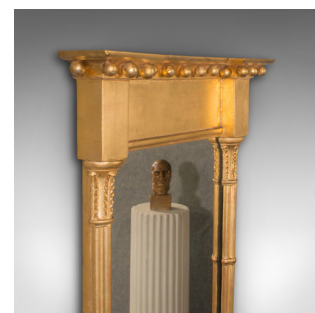

Antique Pier Mirror, English, Giltwood, Decorative, Hall, Regency, Circa 1820

DESCRIPTION

Our Stock # 18.8231

This is an antique pier mirror. An English, giltwood decorative hall mirror, dating to the Regency period, circa 1820.

- Delightfully presented antique mirror with fine colour and form
- Displays a desirable aged patina throughout
- Striking gesso hues beam from the polished frame
- Original mirror plate presents a desirable light foxing
- Prominent crown adorned with eye-catching sphere detail
- Acanthus leaf corbels top the reeded pilaster frame supports
- Dressed with a mounting loop to rear for ease of hanging

This is a dashing antique pier mirror, graced with wonderful tonality and colour. A treat for your room or hallway from the Regency period. Delivered polished and ready to hang.

Search [London Fine for #18.8231](#) , or scan the QR code for more photos and details

DIMENSIONS

Max Width: 42cm (16.5")

Max Depth: 7cm (2.75")

Max Height: 65cm (25.5")

Mirror Plate Width: 28cm (11")

Mirror Plate Height: 50cm (19.75")

LIST PRICE

£895.00