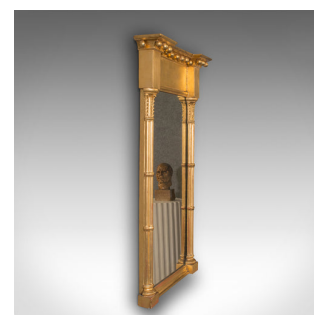

Antique Pier Mirror, English, Giltwood, Decorative, Hall, Regency, Circa 1820

**DESCRIPTION**

Our Stock # 18.8231

This is an antique pier mirror. An English, giltwood decorative hall mirror, dating to the Regency period, circa 1820.

- Delightfully presented antique mirror with fine colour and form
- Displays a desirable aged patina throughout
- Striking gesso hues beam from the polished frame
- Original mirror plate presents a desirable light foxing
- Prominent crown adorned with eye-catching sphere detail
- Acanthus leaf corbels top the reeded pilaster frame supports
- Dressed with a mounting loop to rear for ease of hanging

This is a dashing antique pier mirror, graced with wonderful tonality and colour. A treat for your room or hallway from the Regency period. Delivered polished and ready to hang.

Search [London Fine for #18.8231](#) , or scan the QR code for more photos and details

**DIMENSIONS**

Max Width: 42cm (16.5")

Max Depth: 7cm (2.75")

Max Height: 65cm (25.5")

Mirror Plate Width: 28cm (11")

Mirror Plate Height: 50cm (19.75")

**LIST PRICE**

£895.00