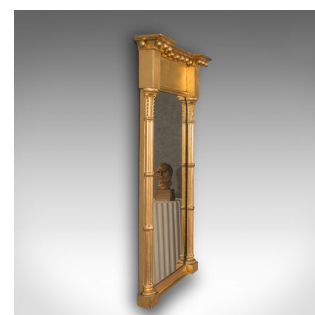

Antique Pier Mirror, English, Giltwood, Decorative, Hall, Regency, Circa 1820

DESCRIPTION

Our Stock # 18.8231

This is an antique pier mirror. An English, giltwood decorative hall mirror, dating to the Regency period, circa 1820.

- Delightfully presented antique mirror with fine colour and form
- Displays a desirable aged patina throughout
- Striking gesso hues beam from the polished frame
- Original mirror plate presents a desirable light foxing
- Prominent crown adorned with eye-catching sphere detail
- Acanthus leaf corbels top the reeded pilaster frame supports
- Dressed with a mounting loop to rear for ease of hanging

This is a dashing antique pier mirror, graced with wonderful tonality and colour. A treat for your room or hallway from the Regency period. Delivered polished and ready to hang.

Search [London Fine for #18.8231](#) , or scan the QR code for more photos and details

DIMENSIONS

Max Width: 42cm (16.5")

Max Depth: 7cm (2.75")

Max Height: 65cm (25.5")

Mirror Plate Width: 28cm (11")

Mirror Plate Height: 50cm (19.75")

LIST PRICE

£895.00