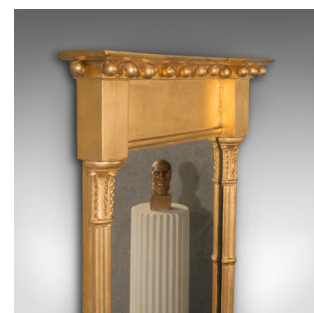

Antique Pier Mirror, English, Giltwood, Decorative, Hall, Regency, Circa 1820

**DESCRIPTION**

Our Stock # 18.8231

This is an antique pier mirror. An English, giltwood decorative hall mirror, dating to the Regency period, circa 1820.

- Delightfully presented antique mirror with fine colour and form
- Displays a desirable aged patina throughout
- Striking gesso hues beam from the polished frame
- Original mirror plate presents a desirable light foxing
- Prominent crown adorned with eye-catching sphere detail
- Acanthus leaf corbels top the reeded pilaster frame supports
- Dressed with a mounting loop to rear for ease of hanging

This is a dashing antique pier mirror, graced with wonderful tonality and colour. A treat for your room or hallway from the Regency period. Delivered polished and ready to hang.

Search [London Fine for #18.8231](#) , or scan the QR code for more photos and details

**DIMENSIONS**

Max Width: 42cm (16.5")

Max Depth: 7cm (2.75")

Max Height: 65cm (25.5")

Mirror Plate Width: 28cm (11")

Mirror Plate Height: 50cm (19.75")

**LIST PRICE**

£895.00