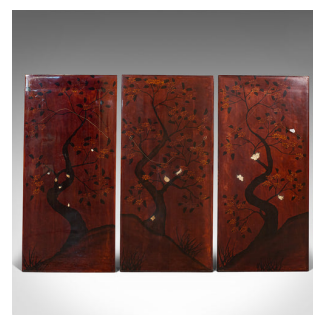

Trio Of Antique Shibayama Panels, Japanese Decorative Screen, Meiji Period, 1900

DESCRIPTION

Our Stock # 18.8232

This is a trio of antique Shibayama panels. A Japanese, lacquer decorative screen, dating to the Meiji period, circa 1900.

- Fascinating examples of late Victorian, Japanned decorative taste
- Displaying a desirable aged patina and in very good order
- Hardwood shows rich russet hues with inset lacquered panels
- Borders decorated with hand-painted flowerhead motif
- Each panel depicts birds visiting tree branches, realised in carved stone
- Feathers accentuated with eye-catching Mother of Pearl
- Decorated reverse scenes, with trees upon small hillocks, with decorative stone pieces
- Small inset maker's mark to the bottom corner, with characters upon a red 'stamp' ground
- Mounted with hanging wire to reverse for ease of display

This is a superb trio of antique Shibayama panels, presented in very good order commensurate with age. Striking interior decor, or enhancing any institution or retail space. ~~Delivered waxed, polished and ready to showcase~~