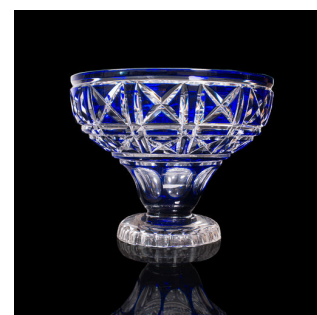

Vintage Decorative Bowl, English, Glass, Fruit Dish, Centrepiece, Circa 1930

DESCRIPTION

Our Stock # 18.8276

This is a vintage decorative bowl. An English, glass fruit dish, dating to the early 20th century, circa 1930.

- Offers superb colour and tasteful decoration
- Displays a desirable aged patina and in good order
- Clear, bright glass accentuated with deep cobalt blue
- Repeating Saltire pattern decorates the tiered bulb form
 - Circular pattern to stem, repeating upon the circumference of the base - maker's mark below reads 'Walsh'

This is a distinctive and beautifully coloured vintage decorative bowl. Delivered polished and ready to enjoy.

Search [London Fine for #18.8276](#) , or scan the QR code for more photos and details

DIMENSIONS