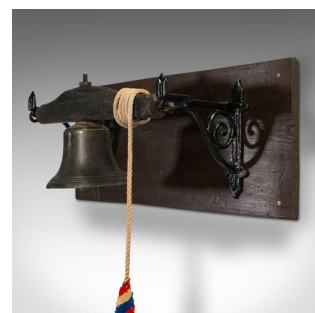

Antique Mounted School Bell, English, Bronze, Oak, Pine, Georgian, Circa 1800

DESCRIPTION

Our Stock # 18.8234

This is an antique mounted school bell. An English, bronze bell on an oak and pine plinth, dating to the Georgian period, circa 1800.

- Of superb proportion and Georgian appeal
- Displays a desirable aged patina and in very good order
- Well-aged bronze bell shows dark patination and tonality
- Suspended upon an articulated oak yoke, resting within cast iron bracket arms
- Mounted upon a dark stained pine base board of generous width
- Supplied with a quality, later 'Sally' bell rope in bright red, blue and white
- Can be used at a comfortable height of 6' to 12' by unwinding the rope

This is a fascinating antique mounted school bell, with a wonderful period aesthetic and delightfully presented for use. Delivered waxed, polished and ready to hang.

Search [London Fine for #18.8234](#) , or scan the QR code for more photos and details

DIMENSIONS

Max Width: 87cm (34.25")
Max Depth: 36.5cm (14.25")
Max Height: 37cm (14.5")

LIST PRICE

£1,850.00