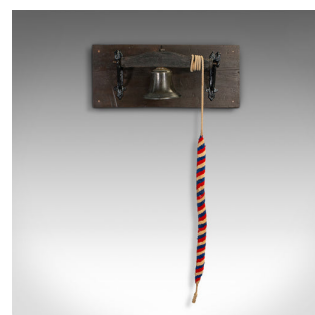

Antique Mounted School Bell, English, Bronze, Oak, Pine, Georgian, Circa 1800

DESCRIPTION

Our Stock # 18.8234

This is an antique mounted school bell. An English, bronze bell on an oak and pine plinth, dating to the Georgian period, circa 1800.

- Of superb proportion and Georgian appeal
- Displays a desirable aged patina and in very good order
- Well-aged bronze bell shows dark patination and tonality
- Suspended upon an articulated oak yoke, resting within cast iron bracket arms
- Mounted upon a dark stained pine base board of generous width
- Supplied with a quality, later 'Sally' bell rope in bright red, blue and white
- Can be used at a comfortable height of 6' to 12' by unwinding the rope

This is a fascinating antique mounted school bell, with a wonderful period aesthetic and delightfully presented for use. Delivered waxed, polished and ready to hang.

Search [London Fine for #18.8234](#) , or scan the QR code for more photos and details

DIMENSIONS

Max Width: 87cm (34.25")
Max Depth: 36.5cm (14.25")
Max Height: 37cm (14.5")

LIST PRICE

£1,850.00