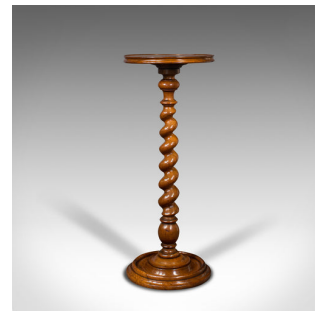

## Antique Barley Twist Wine Table, English, Yew, Lamp, Display Stand, Victorian

**DESCRIPTION**

Our Stock # 18.8241

This is an antique barley twist wine table. An English, yew lamp or display stand, dating to the Victorian period, circa 1850.

- Striking craftsmanship and figuring accentuate this delightful table
- Displays a desirable aged patina and in good order
- Select yew stocks present rich caramel hues and fine grain interest
- Circular display top with a distinctive concave profile
- Superb, loose barley twist support winds sinuously to the collar
- Standing upon a deeply tiered, circular base

This is a beautiful antique barley twist wine lamp, with quality yew stocks and appealing colour. Solid joints and construction. Delivered waxed, polished and ready for the lounge.

Search [London Fine for #18.8241](#) , or scan the QR code for more photos and details

**DIMENSIONS**

Max Width: 29cm (11.5")

Max Depth: 29cm (11.5")

Max Height: 72.5cm (28.5")