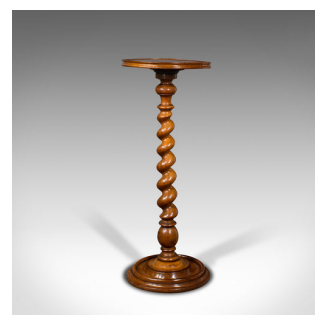

## Antique Barley Twist Wine Table, English, Yew, Lamp, Display Stand, Victorian

**DESCRIPTION**

Our Stock # 18.8241

This is an antique barley twist wine table. An English, yew lamp or display stand, dating to the Victorian period, circa 1850.

- Striking craftsmanship and figuring accentuate this delightful table
- Displays a desirable aged patina and in good order
- Select yew stocks present rich caramel hues and fine grain interest
- Circular display top with a distinctive concave profile
- Superb, loose barley twist support winds sinuously to the collar
- Standing upon a deeply tiered, circular base

This is a beautiful antique barley twist wine lamp, with quality yew stocks and appealing colour. Solid joints and construction. Delivered waxed, polished and ready for the lounge.

Search [London Fine for #18.8241](#) , or scan the QR code for more photos and details

**DIMENSIONS**

Max Width: 29cm (11.5")

Max Depth: 29cm (11.5")

Max Height: 72.5cm (28.5")