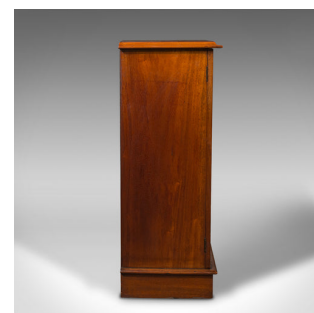

## Antique Side Cabinet, English, Bookshelf, Drinks Cupboard, Victorian, Circa 1860

### DESCRIPTION

Our Stock # 18.8240

This is an antique side cabinet. An English, mahogany enclosed bookshelf or drinks cupboard, dating to the mid Victorian period, circa 1860.

- Delightfully presented cabinet, with a usefully shallow proportion
- Displays a desirable aged patina and in good order
- Select stocks show fine grain interest and rich russet hues
- Quality field panel doors, dressed with an inset brass lined lock – in working order, key present
- Interior arranged with a pair of graduated shelves, removable if required
- Standing upon a stout, continuous plinth base

This is an appealing antique side cabinet, usefully narrow for the entrance hall or to the side of your room. Solid joints and construction. Delivered waxed, polished and ready for the home.

Search [London Fine for #18.8240](#), or scan the QR code for more photos and details