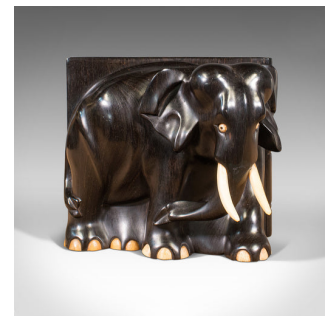

Pair Of Antique Elephant Bookends, English, Ebony, Carved, Book Rest, Victorian

DESCRIPTION

Our Stock # 18.8273

This is a pair of antique elephant bookends. An English, ebony and bone carved animal book rest, dating to the late Victorian period, circa 1890.

- Superb character, offering a real treat for the book shelf
- Displaying a desirable aged patina and in good order
- Deftly carved ebony presents deep hues and grain interest
- Shaped bone tusks and toe detail in contrasting warm cream
- Pleasingly heavy, with a weight of 1.71kg and 1.66kg respectively (3.76 lb & 3.65 lb)

This is a dashing pair of antique bookends, wonderfully crafted into charming elephant form. Delightful for the avid reader, upon a desktop or shelf. Delivered waxed, polished and ready to enjoy.

Search [London Fine for #18.8273](#), or scan the QR code for more photos and details

DIMENSIONS

Max Width: 13cm (5")
Max Depth: 16cm (6.25")
Max Height: 14cm (5.5")

LIST PRICE

£1,295.00