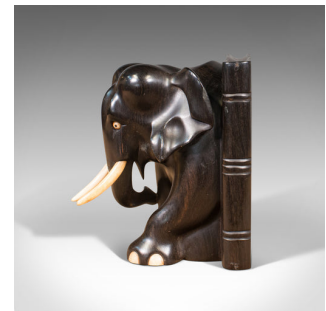

Pair Of Antique Elephant Bookends, English, Ebony, Carved, Book Rest, Victorian

DESCRIPTION

Our Stock # 18.8273

This is a pair of antique elephant bookends. An English, ebony and bone carved animal book rest, dating to the late Victorian period, circa 1890.

- Superb character, offering a real treat for the book shelf
- Displaying a desirable aged patina and in good order
- Deftly carved ebony presents deep hues and grain interest
- Shaped bone tusks and toe detail in contrasting warm cream
- Pleasingly heavy, with a weight of 1.71kg and 1.66kg respectively (3.76 lb & 3.65 lb)

This is a dashing pair of antique bookends, wonderfully crafted into charming elephant form. Delightful for the avid reader, upon a desktop or shelf. Delivered waxed, polished and ready to enjoy.

Search [London Fine for #18.8273](#), or scan the QR code for more photos and details