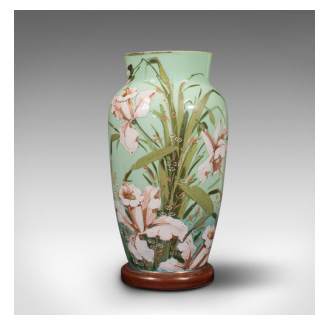

Pair Of Antique Decorative Vases, Continental, Opaque Glass, Victorian, C.1900

DESCRIPTION

Our Stock # 18.8277

This is a pair of antique decorative vases. A Continental, opaque glass baluster, dating to the late Victorian period, circa 1900.

- Appealing colour palette, handpainted upon glass
- Displays a desirable aged patina and in good order
- Delightful mint coloured ground presents wonderfully
- Accentuated with a bouquet of pink iris and daisies
- Hand numbered to the base with 7 & 9 respectively

This is a charming pair of antique decorative vases, handpainted upon opaque glass. Sure to brighten any mantelpiece or display surface. Delivered polished and ready to enjoy.

Search [London Fine for #18.8277](#) , or scan the QR code for more photos and details

DIMENSIONS

Max Width: 15.5cm (6")
 Max Depth: 15.5cm (6")
 Max Height: 30.5cm (12")
 Opening Diameter: 11cm (4.25")

LIST PRICE

£895.00