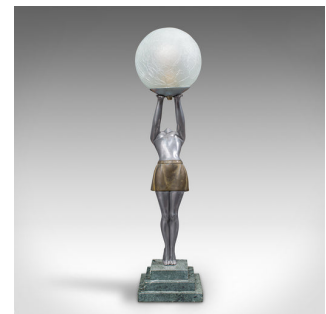

## Vintage Figural Table Lamp, French, Spelter Desk Light, Art Deco, Balleste, 1930

### DESCRIPTION

Our Stock # 18.8288

This is a vintage figural table lamp. A French, bronze spelter desk light in Art Deco taste by Balleste, dating to the early 20th century, circa 1930.

- Striking Art Deco lamp in the manner of Max Le Verrier
- Displays a desirable aged patina and in very good order
- Polished spelter form with bright aluminium hues, accentuated by a bronze coloured skirt
- Presented upon a quality tiered marble base
  - Lithe female form standing upon tip toes, supporting the lamp whilst arched backwards
  - Superb dome shade with crackle glass finish emits a soothing golden glow
  - Maker's signature to foot for Enrique Molins-Balleste (1893 - 1958)
  - Supplied with a quality length of cable, in-line switch and British Standards compliant 3-pin plug

This is a delightful vintage figural table lamp, with endearing Art Deco taste. Superb quality and sure to enhance any space. Delivered polished and ready to illuminate.

### DIMENSIONS

Max Width: 13cm (5")

Max Depth: 23cm (9")

Max Height: 54cm (21.25")

Search [London Fine for #18.8288](#), or scan the QR code for more photos and details

+44 (0) 207 1833 511

London Fine Ltd  
The Antique Village  
The Old Whiteways Cider Factory  
Hele, Devon, EX5 4PW