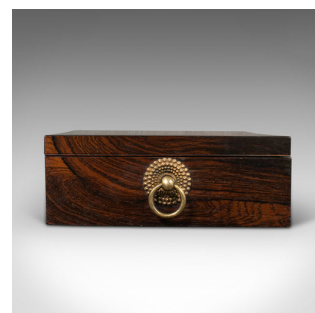

Antique Campaign Correspondence Box, Indian, Sadeli, Colonial, Regency, C.1820

DESCRIPTION

Our Stock # 18.7795

This is an antique campaign correspondence box. An Indian, rosewood and Sadeli mosaic colonial writing case, dating to the Regency period, circa 1820.

- Delightfully attractive box, with copious details and quality finishes
- Displaying a desirable aged patina and in good order
- Select stocks show fine grain interest and deep caramel hues
- Sadeli micro mosaic accentuates the lid and interior
 - Diamond motif to lid a treat of craftsmanship - Sadeli work uses tiny pieces of mosaic to form patterns
 - A large expanse covers the lid interior, to striking effect
 - Diamond lozenge with inset, brass lined lock – in working order, key present
 - Superb brass drop handles with distinctive beaded circular backplates

This is a fascinatingly attractive antique campaign correspondence box. An invitation to admire the quality stocks and enthusiastic use of the Sadeli work. Delivered waxed, polished and ready to enjoy.

Search [London Fine for #18.7795](#) , or scan the QR code for more photos and details

DIMENSIONS

Max Width: 47.5cm (18.75")

Max Depth: 29cm (11.5")

Max Height: 11cm (4.25")