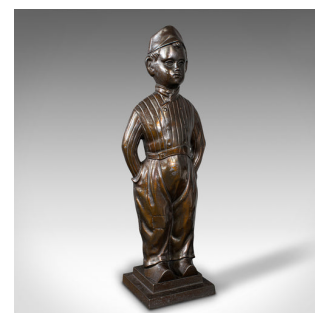

## Pair Of Antique Fireside Boys, English, Cast Iron, Fireplace Companion, Tools

### DESCRIPTION

Our Stock # 18.8315

This is a pair of antique fireside boys. An English, cast iron fireplace companion with tools, dating to the early 20th century, circa 1920.

- Delightfully charming tool rests, with copious appeal for the fireside
- Displaying a desirable aged patina and in good order
- Naturally patinated cast iron shows dark amber hues
- Later tools nest neatly upon the set of hooks to the reverse
- Maker's mark for 'Nestor' with Made in England and registered number detail

This is a superb pair of antique fireside boys, graced with copious charm and an attractive, natural finish. Perfect for the fireplace, they can also provide duty as door stops. Delivered polished and ready to display.

### DIMENSIONS

Max Width: 18.5cm (7.25")

Max Depth: 14cm (5.5")

Max Height: 51.5cm (20.25")