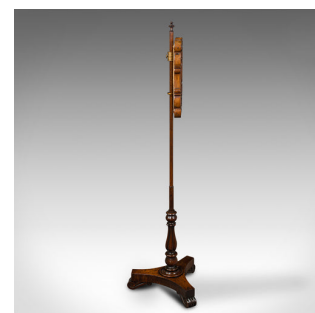

Antique Adjustable Pole Screen, English, Fireside Shield, Regency, Circa 1820

DESCRIPTION

Our Stock # 18.8307

This is an antique adjustable pole screen. An English, rosewood and needlepoint fireside shield, dating to the Regency period, circa 1820.

- Delightful Regency period craftsmanship for the fireside
- Displaying a desirable aged patina and in very good order
- Select stocks show fine grain interest and deep russet hues
- Charming needlepoint presented behind a clear, bright glass plate
- Slender pole topped with a small carved finial
- Accentuated square frame with dashing shell carvings to corners
- Panel embroidered with a bird of paradise realised in brushed fabric
- Dressed to rear gold with brocade trim
- Adjustable screen offering a range of 77cm (30.25")
- Raised upon a bold, gadrooned baluster column
- Striking tri-point base shows superb figuring

Search [London Fine for #18.8307](#) , or scan the QR code for more photos and details

DIMENSIONS

- Max Width: 42cm (16.5")
- Max Depth: 35cm (13.75")
- Max Height: 133cm (52.25")
- Panel Width: 32cm (12.5")
- Panel Depth: 27.5cm (10.75")