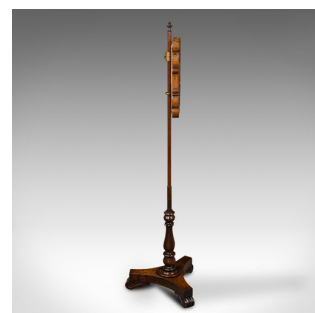

Antique Adjustable Pole Screen, English, Fireside Shield, Regency, Circa 1820

DESCRIPTION

Our Stock # 18.8307

This is an antique adjustable pole screen. An English, rosewood and needlepoint fireside shield, dating to the Regency period, circa 1820.

- Delightful Regency period craftsmanship for the fireside
- Displaying a desirable aged patina and in very good order
- Select stocks show fine grain interest and deep russet hues
- Charming needlepoint presented behind a clear, bright glass plate
- Slender pole topped with a small carved finial
- Accentuated square frame with dashing shell carvings to corners
- Panel embroidered with a bird of paradise realised in brushed fabric
- Dressed to rear gold with brocade trim
- Adjustable screen offering a range of 77cm (30.25")
- Raised upon a bold, gadrooned baluster column
- Striking tri-point base shows superb figuring

Search [London Fine for #18.8307](#) , or scan the QR code for more photos and details

DIMENSIONS

- Max Width: 42cm (16.5")
- Max Depth: 35cm (13.75")
- Max Height: 133cm (52.25")
- Panel Width: 32cm (12.5")
- Panel Depth: 27.5cm (10.75")