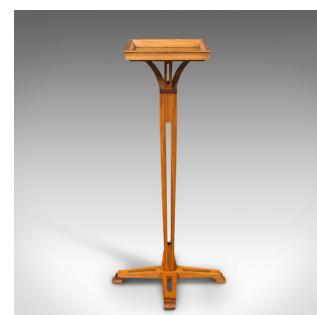

Vintage Decorative Torchere, English, Planter, Jardiniere Stand, Cotswold Manner

DESCRIPTION

Our Stock # 18.8336

This is a vintage decorative torchere. An English, mahogany planter or jardiniere stand in the Cotswold manner, dating to the late 20th century, circa 1980.

- Fascinating torchere stand with attractive form
- Displays a desirable aged patina and in good order
- Select stocks show fine grain interest and bright caramel hues
- Square top surface with low edge supported upon distinctive shaped brackets
- Tapering support column with an open atrium effect
- Standing upon opposed sets of trestle feet with stepped bracket toes

This is a wonderfully distinctive vintage decorative torchere, the Cotswold style overtones suited to any setting. Delivered waxed, polished and ready to display.

Search [London Fine for #18.8336](#) , or scan the QR code for more photos and details

DIMENSIONS

Max Width: 39.5cm (15.5")

Max Depth: 39.5cm (15.5")

Max Height: 83cm (32.75")

Tray Width: 21.5cm (8.5")

Tray Depth: 21.5cm (8.5")