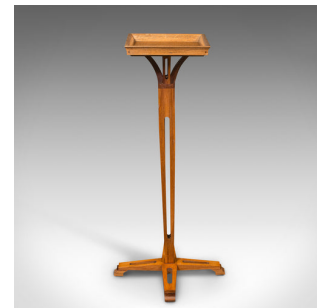

Vintage Decorative Torchere, English, Planter, Jardiniere Stand, Cotswold Manner

DESCRIPTION

Our Stock # 18.8336

This is a vintage decorative torchere. An English, mahogany planter or jardiniere stand in the Cotswold manner, dating to the late 20th century, circa 1980.

- Fascinating torchere stand with attractive form
- Displays a desirable aged patina and in good order
- Select stocks show fine grain interest and bright caramel hues
- Square top surface with low edge supported upon distinctive shaped brackets
- Tapering support column with an open atrium effect
- Standing upon opposed sets of trestle feet with stepped bracket toes

This is a wonderfully distinctive vintage decorative torchere, the Cotswold style overtones suited to any setting. Delivered waxed, polished and ready to display.

Search [London Fine for #18.8336](#) , or scan the QR code for more photos and details

DIMENSIONS

Max Width: 39.5cm (15.5")

Max Depth: 39.5cm (15.5")

Max Height: 83cm (32.75")

Tray Width: 21.5cm (8.5")

Tray Depth: 21.5cm (8.5")