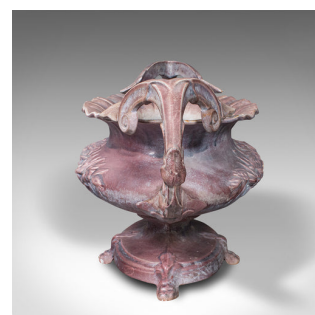

Large Antique Ornamental Planter, English, Cast Iron Jardiniere, Victorian, 1850

**DESCRIPTION**

Our Stock # 18.8358

This is a large antique ornamental planter. An English, heavy enameled cast iron jardiniere, dating to the early Victorian period, circa 1850.

- Graced with bold form and of generous size, influenced by the exuberance of the Great Exhibition
- Displays a desirable aged patina throughout
- Enameled body shows superb weathering with a palette of pink-blue hues
- Impressive weight at a substantial 21.7kg (47.8 lb)
- Flared rim meets the striking scrolled arms, branching from two arms into one large mount
- Adorned to both faces with bouquets of foliate detail
- Stands upon a wide oval base with a quartet of hairy paw feet
- Drainage holes to base for immediate planting

This is an appealing large antique ornamental planter, with superior proportion and wonderful patination. Delivered ready to enjoy.

Search [London Fine for #18.8358](#), or scan the QR code for more photos and details