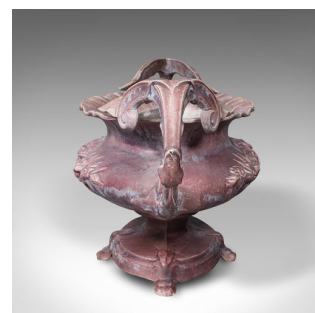

Large Antique Ornamental Planter, English, Cast Iron Jardiniere, Victorian, 1850

**DESCRIPTION**

Our Stock # 18.8358

This is a large antique ornamental planter. An English, heavy enameled cast iron jardiniere, dating to the early Victorian period, circa 1850.

- Graced with bold form and of generous size, influenced by the exuberance of the Great Exhibition
- Displays a desirable aged patina throughout
- Enameled body shows superb weathering with a palette of pink-blue hues
- Impressive weight at a substantial 21.7kg (47.8 lb)
- Flared rim meets the striking scrolled arms, branching from two arms into one large mount
- Adorned to both faces with bouquets of foliate detail
- Stands upon a wide oval base with a quartet of hairy paw feet
- Drainage holes to base for immediate planting

This is an appealing large antique ornamental planter, with superior proportion and wonderful patination. Delivered ready to enjoy.

Search [London Fine for #18.8358](#), or scan the QR code for more photos and details

**DIMENSIONS**

- Max Width: 81cm (32")
- Max Depth: 34.5cm (13.5")
- Max Height: 38.5cm (15.25")
- Internal Width: 36.5cm (14.25")
- Internal Depth: 21cm (8.25")
- Internal Height: 21cm (8.25")

**LIST PRICE**