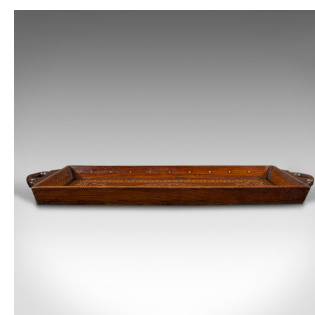

Vintage Inlaid Serving Tray, English, Walnut, Afternoon Tea, Art Deco, C.1940

DESCRIPTION

Our Stock # 18.8321

This is a vintage inlaid serving tray. An English, walnut and boxwood afternoon tea slide, dating to the late Art Deco period, circa 1940.

- Strikingly inlaid tray with decorative appeal
- Displaying a desirable aged patina and in good order
- Select walnut stocks show fine grain interest
- Rich caramel hues accentuated with superb boxwood inlay decoration
- Bold shaped handles to each side

This is a wonderful vintage inlaid serving tray, with fine colour and foliate decorations. Delivered waxed, polished and ready to serve.

Search [London Fine for #18.8321](#) , or scan the QR code for more photos and details

DIMENSIONS

- Max Width: 63cm (24.75")
- Max Depth: 32cm (12.5")
- Max Height: 4cm (1.5")
- Tray Interior Width: 48.5cm (19")
- Tray Interior Depth: 29.5cm (11.5")
- Tray Interior Height: 3.5cm (1.5")