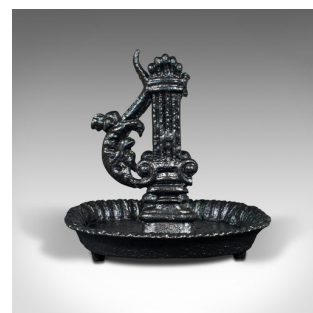

Antique Boot Scraper and Pull, English, Cast Iron Entrance Scrape, Late Georgian

DESCRIPTION

Our Stock # 18.8353

This is an antique boot scraper and pull. An English, cast iron door entrance scrape, dating to the late Georgian period, circa 1800.

- Of generous proportion and ornate appearance
- Displays a desirable aged patina and in good order
- Cast iron presented with a deep black painted finish throughout
- Reassuring weight of 8.83kg (19.4 lb)
- Suitable for use within the entrance hall or besides the front door
- 19cm (7.5") wide scrape situated between a pair of decorative supports
- Serpentine stanchions add a visual flourish and useful as a boot pull
- Flared edge to dish with attractive reeded pattern, raised upon a quartet bun feet

This is an attractive antique boot scrape with pull. Graceful, practical and as useful today as it was over 200 years ago in the late Georgian period. Delivered polished and ready for the entrance way.

Search [London Fine for #18.8353](#) , or scan the QR code for more photos and details

DIMENSIONS

Max Width: 37cm (14.5")

Max Depth: 28cm (11")

Max Height: 16cm (6.25")