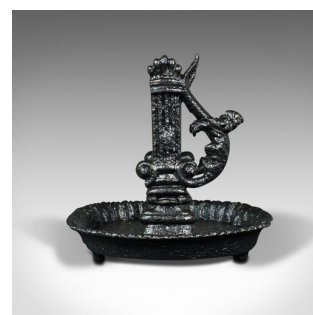

Antique Boot Scraper and Pull, English, Cast Iron Entrance Scrape, Late Georgian

DESCRIPTION

Our Stock # 18.8353

This is an antique boot scraper and pull. An English, cast iron door entrance scrape, dating to the late Georgian period, circa 1800.

- Of generous proportion and ornate appearance
- Displays a desirable aged patina and in good order
- Cast iron presented with a deep black painted finish throughout
- Reassuring weight of 8.83kg (19.4 lb)
- Suitable for use within the entrance hall or besides the front door
- 19cm (7.5") wide scrape situated between a pair of decorative supports
- Serpentine stanchions add a visual flourish and useful as a boot pull
- Flared edge to dish with attractive reeded pattern, raised upon a quartet bun feet

This is an attractive antique boot scrape with pull. Graceful, practical and as useful today as it was over 200 years ago in the late Georgian period. Delivered polished and ready for the entrance way.

Search [London Fine for #18.8353](#) , or scan the QR code for more photos and details

DIMENSIONS

Max Width: 37cm (14.5")

Max Depth: 28cm (11")

Max Height: 16cm (6.25")