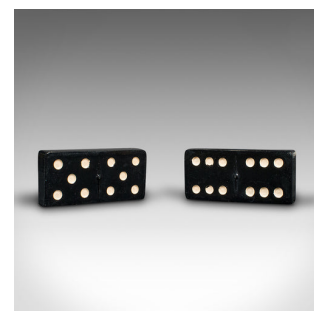

Vintage Dominoes Set, English, Bakelite, Game, Tin Case, Mid 20th Century, 1940

**DESCRIPTION**

Our Stock # 18.8370

This is a vintage dominoes set. An English, bakelite game in a tin carry case, dating to the mid 20th century, circa 1940.

- An enduring favourite, with wonderful period appeal
- Displays a desirable aged patina throughout
- 28 bakelite pieces with white markers contrasted against the deep black tile
  - Accentuated in gold, each piece bears Wills Capstan Cigarettes branding to the reverse
- Dark blue tin case shows some marks commensurate with age

This is a charming vintage dominoes set, holding appeal for players and collectors alike. Delivered ready to enjoy.

Search [London Fine for #18.8370](#) , or scan the QR code for more photos and details

**DIMENSIONS**

Max Width: 16.5cm (6.5")

Max Depth: 5.5cm (2.25")

Max Height: 3.5cm (1.5")