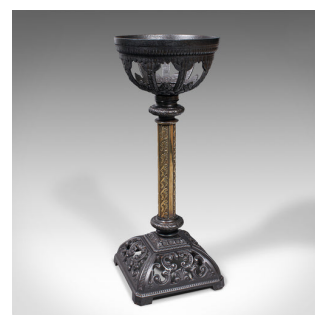

Pair Of Antique Candlesticks, English, Iron, Brass, Gothic Revival, Victorian

DESCRIPTION

Our Stock # 18.8344

This is a pair of antique candlesticks. An English, cast iron and brass candle stand with Gothic revival taste, dating to the Victorian period, circa 1880.

- Wonderful gothic overtones grace this decorative pair
- Displaying a desirable aged patina throughout
- Pierced cast iron to the nozzle and base with good, consistent finish
- Polished brass stems decorated with alternate patterns
- Raised upon a tapering four-sided base with pierced foliate decor

This is an attractive pair of antique candlesticks, with superb Gothic revival taste. Delivered polished and ready for the home.

Search [London Fine for #18.8344](#) , or scan the QR code for more photos and details

DIMENSIONS

- Max Width: 12cm (4.75")
- Max Depth: 12cm (4.75")
- Max Height: 30cm (11.75")
- Max Nozzle Diameter: 11cm (4.25")