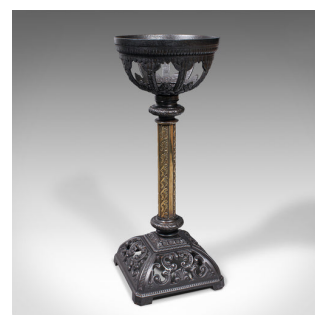

Pair Of Antique Candlesticks, English, Iron, Brass, Gothic Revival, Victorian

DESCRIPTION

Our Stock # 18.8344

This is a pair of antique candlesticks. An English, cast iron and brass candle stand with Gothic revival taste, dating to the Victorian period, circa 1880.

- Wonderful gothic overtones grace this decorative pair
- Displaying a desirable aged patina throughout
- Pierced cast iron to the nozzle and base with good, consistent finish
- Polished brass stems decorated with alternate patterns
- Raised upon a tapering four-sided base with pierced foliate decor

This is an attractive pair of antique candlesticks, with superb Gothic revival taste. Delivered polished and ready for the home.

Search [London Fine for #18.8344](#) , or scan the QR code for more photos and details

DIMENSIONS

Max Width: 12cm (4.75")

Max Depth: 12cm (4.75")

Max Height: 30cm (11.75")

Max Nozzle Diameter: 11cm (4.25")