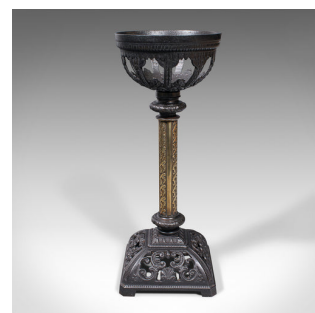

Pair Of Antique Candlesticks, English, Iron, Brass, Gothic Revival, Victorian

DESCRIPTION

Our Stock # 18.8344

This is a pair of antique candlesticks. An English, cast iron and brass candle stand with Gothic revival taste, dating to the Victorian period, circa 1880.

- Wonderful gothic overtones grace this decorative pair
- Displaying a desirable aged patina throughout
- Pierced cast iron to the nozzle and base with good, consistent finish
- Polished brass stems decorated with alternate patterns
- Raised upon a tapering four-sided base with pierced foliate decor

This is an attractive pair of antique candlesticks, with superb Gothic revival taste. Delivered polished and ready for the home.

Search [London Fine for #18.8344](#) , or scan the QR code for more photos and details

DIMENSIONS

Max Width: 12cm (4.75")

Max Depth: 12cm (4.75")

Max Height: 30cm (11.75")

Max Nozzle Diameter: 11cm (4.25")