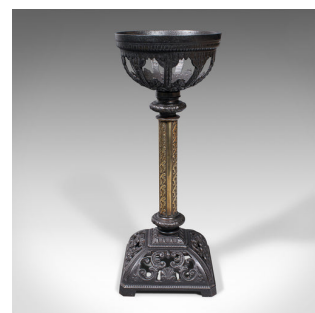

Pair Of Antique Candlesticks, English, Iron, Brass, Gothic Revival, Victorian

DESCRIPTION

Our Stock # 18.8344

This is a pair of antique candlesticks. An English, cast iron and brass candle stand with Gothic revival taste, dating to the Victorian period, circa 1880.

- Wonderful gothic overtones grace this decorative pair
- Displaying a desirable aged patina throughout
- Pierced cast iron to the nozzle and base with good, consistent finish
- Polished brass stems decorated with alternate patterns
- Raised upon a tapering four-sided base with pierced foliate decor

This is an attractive pair of antique candlesticks, with superb Gothic revival taste. Delivered polished and ready for the home.

Search [London Fine for #18.8344](#) , or scan the QR code for more photos and details

DIMENSIONS

- Max Width: 12cm (4.75")
- Max Depth: 12cm (4.75")
- Max Height: 30cm (11.75")
- Max Nozzle Diameter: 11cm (4.25")