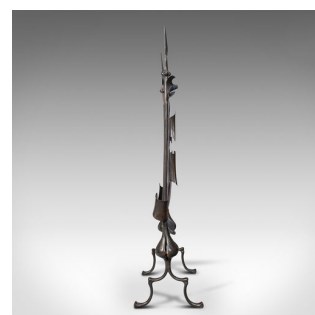

## Antique Fire Screen, French, Iron, Fireside Shield, Art Nouveau, Victorian, 1900

**DESCRIPTION**

Our Stock # 18.8383

This is an antique fire screen. A French, bronzed wrought iron fireside shield with Art Nouveau taste, dating to the late Victorian period, circa 1900.

- Classic Continental heraldic overtones with wonderful hand-beaten finish
- Displaying a desirable aged patina and in good order
- Bronzed wrought iron shows appealing tonality to the weathered appearance
- Hand-beaten relief with a knight's helmet and shield decor
- Prominent fleur-de-lys stand above the whole
- Raised upon striking Art Nouveau legs with small pad feet

This is an attractive antique fire screen, with superb Art Nouveau and heraldic overtones. A treat for any fireside. Delivered polished and ready to use.

Search [London Fine for #18.8383](#), or scan the QR code for more photos and details

**DIMENSIONS**

Max Width: 38cm (15")

Max Depth: 20.5cm (8")

Max Height: 80.5cm (31.75")