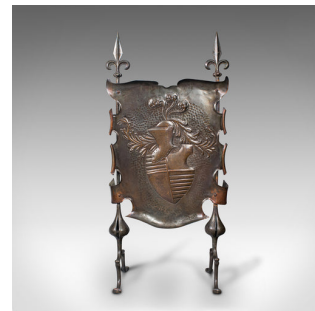

## Antique Fire Screen, French, Iron, Fireside Shield, Art Nouveau, Victorian, 1900

**DESCRIPTION**

Our Stock # 18.8383

This is an antique fire screen. A French, bronzed wrought iron fireside shield with Art Nouveau taste, dating to the late Victorian period, circa 1900.

- Classic Continental heraldic overtones with wonderful hand-beaten finish
- Displaying a desirable aged patina and in good order
- Bronzed wrought iron shows appealing tonality to the weathered appearance
- Hand-beaten relief with a knight's helmet and shield decor
- Prominent fleur-de-lys stand above the whole
- Raised upon striking Art Nouveau legs with small pad feet

This is an attractive antique fire screen, with superb Art Nouveau and heraldic overtones. A treat for any fireside. Delivered polished and ready to use.

Search [London Fine for #18.8383](#), or scan the QR code for more photos and details

**DIMENSIONS**

Max Width: 38cm (15")

Max Depth: 20.5cm (8")

Max Height: 80.5cm (31.75")