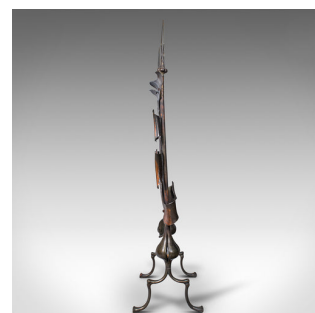

## Antique Fire Screen, French, Iron, Fireside Shield, Art Nouveau, Victorian, 1900

**DESCRIPTION**

Our Stock # 18.8383

This is an antique fire screen. A French, bronzed wrought iron fireside shield with Art Nouveau taste, dating to the late Victorian period, circa 1900.

- Classic Continental heraldic overtones with wonderful hand-beaten finish
- Displaying a desirable aged patina and in good order
- Bronzed wrought iron shows appealing tonality to the weathered appearance
- Hand-beaten relief with a knight's helmet and shield decor
- Prominent fleur-de-lys stand above the whole
- Raised upon striking Art Nouveau legs with small pad feet

This is an attractive antique fire screen, with superb Art Nouveau and heraldic overtones. A treat for any fireside. Delivered polished and ready to use.

Search [London Fine for #18.8383](#), or scan the QR code for more photos and details

**DIMENSIONS**

Max Width: 38cm (15")

Max Depth: 20.5cm (8")

Max Height: 80.5cm (31.75")