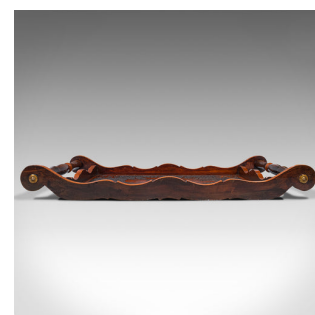

Antique Pokerwork Serving Tray, English, Afternoon Tea, Art Nouveau, Victorian

DESCRIPTION

Our Stock # 18.8320

This is an antique pokerwork serving tray. An English, beech afternoon tea tray with Art Nouveau taste, dating to the late Victorian period, circa 1900.

- Serpentine form and wonderful craftsmanship to this serving tray
- Displays a desirable aged patina and in good order
- Select beech shows fine grain interest and rich caramel hues
- Superb pokerwork adorns the tray, with distinctive wildflower harvest motif
- Sinuous wavy edge terminates in brass handle caps
- Rolled, turned handles grace each end, with tactile finish

This is an attractive antique pokerwork serving tray, as decorative as it is useful. Art Nouveau overtones and exceptional craftsmanship present a wonderful example for the lounge or dining room. Solid joints and construction, delivered waxed, polished and ready for the home.

Search [London Fine for #18.8320](#) , or scan the QR code for more photos and details

DIMENSIONS

- Max Width: 62cm (24.5")
- Max Depth: 35.5cm (14")
- Max Height: 7.5cm (3")
- Tray Interior Width: 44cm (17.25")
- Tray Interior Depth: 33cm (13")
- Tray Interior Height: 3.5cm (1.5")