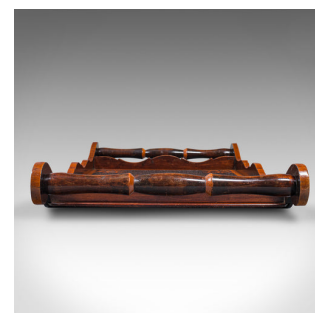

Antique Pokerwork Serving Tray, English, Afternoon Tea, Art Nouveau, Victorian

DESCRIPTION

Our Stock # 18.8320

This is an antique pokerwork serving tray. An English, beech afternoon tea tray with Art Nouveau taste, dating to the late Victorian period, circa 1900.

- Serpentine form and wonderful craftsmanship to this serving tray
- Displays a desirable aged patina and in good order
- Select beech shows fine grain interest and rich caramel hues
- Superb pokerwork adorns the tray, with distinctive wildflower harvest motif
- Sinuous wavy edge terminates in brass handle caps
- Rolled, turned handles grace each end, with tactile finish

This is an attractive antique pokerwork serving tray, as decorative as it is useful. Art Nouveau overtones and exceptional craftsmanship present a wonderful example for the lounge or dining room. Solid joints and construction, delivered waxed, polished and ready for the home.

Search [London Fine for #18.8320](#) , or scan the QR code for more photos and details

DIMENSIONS

- Max Width: 62cm (24.5")
- Max Depth: 35.5cm (14")
- Max Height: 7.5cm (3")
- Tray Interior Width: 44cm (17.25")
- Tray Interior Depth: 33cm (13")
- Tray Interior Height: 3.5cm (1.5")