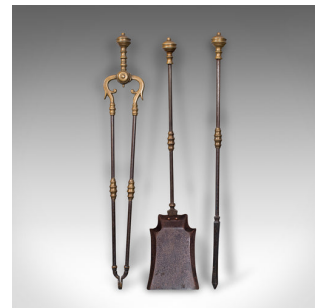

Set Of Antique Fireside Tools, English, Brass, Iron, Companion Set, Victorian

DESCRIPTION

Our Stock # 18.8373

This is a set of antique fireside tools. An English, brass and iron poker, coal shovel and tongs, dating to the Victorian period, circa 1890.

- Of good size with attractive tones and form
- Displaying a desirable aged patina throughout
- Brass handles and detail presents warm golden tones
- Art Nouveau overtones accentuate the fire tongs
- Large shovel scoop with shaped edges

This is an appealing set of antique fireside tools, suitable for all fuel types and an elegant addition to the fireside. Delivered polished and ready to use.

Search [London Fine for #18.8373](#), or scan the QR code for more photos and details

DIMENSIONS

- Tongs Width: 10.5cm (4.25")
- Tongs Depth: 4cm (1.5")
- Tongs Height: 66cm (26")
- Shovel Width: 12cm (4.75")
- Shovel Depth: 4cm (1.5")
- Shovel Height: 64.5cm (25.5")
- Poker Width: 4cm (1.5")
- Poker Depth: 4cm (1.5")
- Poker Height: 65cm (25.5")