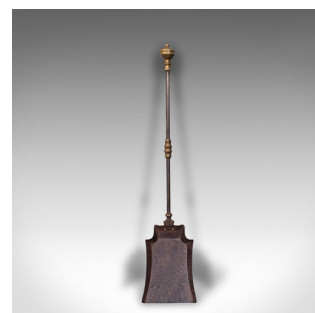

Set Of Antique Fireside Tools, English, Brass, Iron, Companion Set, Victorian

DESCRIPTION

Our Stock # 18.8373

This is a set of antique fireside tools. An English, brass and iron poker, coal shovel and tongs, dating to the Victorian period, circa 1890.

- Of good size with attractive tones and form
- Displaying a desirable aged patina throughout
- Brass handles and detail presents warm golden tones
- Art Nouveau overtones accentuate the fire tongs
- Large shovel scoop with shaped edges

This is an appealing set of antique fireside tools, suitable for all fuel types and an elegant addition to the fireside. Delivered polished and ready to use.

Search [London Fine for #18.8373](#), or scan the QR code for more photos and details