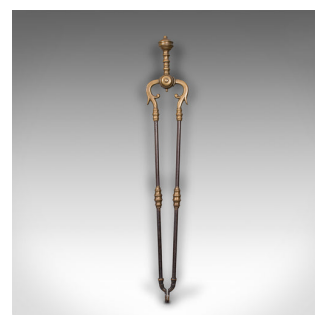

Set Of Antique Fireside Tools, English, Brass, Iron, Companion Set, Victorian

DESCRIPTION

Our Stock # 18.8373

This is a set of antique fireside tools. An English, brass and iron poker, coal shovel and tongs, dating to the Victorian period, circa 1890.

- Of good size with attractive tones and form
- Displaying a desirable aged patina throughout
- Brass handles and detail presents warm golden tones
- Art Nouveau overtones accentuate the fire tongs
- Large shovel scoop with shaped edges

This is an appealing set of antique fireside tools, suitable for all fuel types and an elegant addition to the fireside. Delivered polished and ready to use.

Search [London Fine for #18.8373](#), or scan the QR code for more photos and details

DIMENSIONS

- Tongs Width: 10.5cm (4.25")
- Tongs Depth: 4cm (1.5")
- Tongs Height: 66cm (26")
- Shovel Width: 12cm (4.75")
- Shovel Depth: 4cm (1.5")
- Shovel Height: 64.5cm (25.5")
- Poker Width: 4cm (1.5")
- Poker Depth: 4cm (1.5")
- Poker Height: 65cm (25.5")