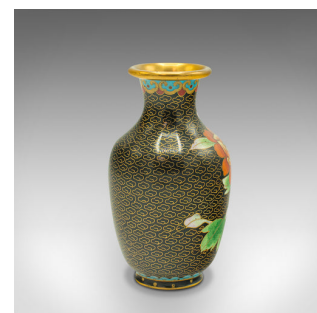

Pair Of Small Vintage Cloisonne Posy Vases, Japanese, Ceramic, Flower, Art Deco

**DESCRIPTION**

Our Stock # 18.8395

This is a pair of small vintage cloisonné posy vases. A Japanese, ceramic flower urn, dating to the late Art Deco period, circa 1950.

- Delightfully diminutive, with an attractive finish
- Displays a desirable aged patina and in good order
- Black ceramic ground accentuated with the distinctive cloudform motif
- Colourful flower decorates the front fascia
- Bright turquoise and gold add further colour to the neck and base

This is a charming pair of vintage cloisonné posy vases. Great colour and finish, ideal for the display cabinet. Delivered polished and ready to enjoy.

Search [London Fine for #18.8395](#) , or scan the QR code for more photos and details

**DIMENSIONS**

Max Width: 7cm (2.75")

Max Depth: 7cm (2.75")

Max Height: 12.5cm (5")

Opening Diameter: 3cm (1.25")

**LIST PRICE**

£475.00