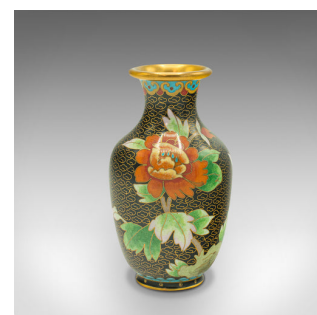

Pair Of Small Vintage Cloisonne Posy Vases, Japanese, Ceramic, Flower, Art Deco

**DESCRIPTION**

Our Stock # 18.8395

This is a pair of small vintage cloisonné posy vases. A Japanese, ceramic flower urn, dating to the late Art Deco period, circa 1950.

- Delightfully diminutive, with an attractive finish
- Displays a desirable aged patina and in good order
- Black ceramic ground accentuated with the distinctive cloudform motif
- Colourful flower decorates the front fascia
- Bright turquoise and gold add further colour to the neck and base

This is a charming pair of vintage cloisonné posy vases. Great colour and finish, ideal for the display cabinet. Delivered polished and ready to enjoy.

Search [London Fine for #18.8395](#) , or scan the QR code for more photos and details

**DIMENSIONS**

Max Width: 7cm (2.75")

Max Depth: 7cm (2.75")

Max Height: 12.5cm (5")

Opening Diameter: 3cm (1.25")

**LIST PRICE**

£475.00