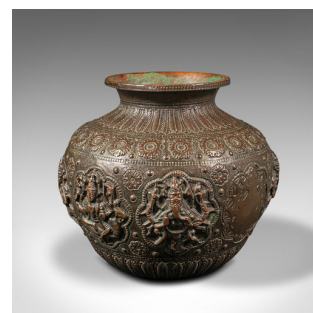

Antique Celebration Pot, Indian, Bronze, Diwali Vase, Ganesh, Lakshmi, Victorian

**DESCRIPTION**

Our Stock # 18.8445

This is an antique celebration pot. An Indian, bronze Diwali vase depicting Ganesh and Lakshmi, dating to the early Victorian period, circa 1850.

- Wonderfully presented antique bowl with fascinating iconography
- Displays a desirable aged patina with fine weathering
- Aged bronze presents great tonality with dark verdigris and amber hues
  - Relief panels present Lord Ganesh and Goddess Lakshmi, celebrated together during Diwali
  - Foliate patterns adorn the globular body, with leaf motif around the neck and lower edge
  - Geometric flower petals decorate the circular base

This is a delightful antique celebration pot, steeped in Hindu tradition with the deities of Diwali - Ganesh and Lakshmi. Beautiful aged colour and tones. Delivered polished and ready to display.

Search [London Fine for #18.8445](#) , or scan the QR code for more photos and details

**DIMENSIONS**

- Max Width: 15cm (6")
- Max Depth: 15cm (6")
- Max Height: 12.5cm (5")
- Opening Diameter: 6cm (2.25")

**LIST PRICE**

£1,950.00