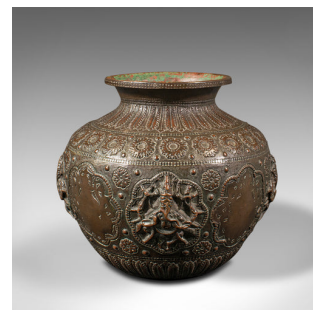

Antique Celebration Pot, Indian, Bronze, Diwali Vase, Ganesh, Lakshmi, Victorian

DESCRIPTION

Our Stock # 18.8445

This is an antique celebration pot. An Indian, bronze Diwali vase depicting Ganesh and Lakshmi, dating to the early Victorian period, circa 1850.

- Wonderfully presented antique bowl with fascinating iconography
- Displays a desirable aged patina with fine weathering
- Aged bronze presents great tonality with dark verdigris and amber hues
 - Relief panels present Lord Ganesh and Goddess Lakshmi, celebrated together during Diwali
 - Foliate patterns adorn the globular body, with leaf motif around the neck and lower edge
 - Geometric flower petals decorate the circular base

This is a delightful antique celebration pot, steeped in Hindu tradition with the deities of Diwali - Ganesh and Lakshmi. Beautiful aged colour and tones. Delivered polished and ready to display.

Search [London Fine for #18.8445](#) , or scan the QR code for more photos and details

DIMENSIONS

Max Width: 15cm (6")
 Max Depth: 15cm (6")
 Max Height: 12.5cm (5")
 Opening Diameter: 6cm (2.25")

LIST PRICE

£1,950.00