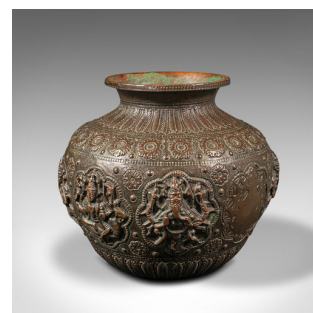

Antique Celebration Pot, Indian, Bronze, Diwali Vase, Ganesh, Lakshmi, Victorian

DESCRIPTION

Our Stock # 18.8445

This is an antique celebration pot. An Indian, bronze Diwali vase depicting Ganesh and Lakshmi, dating to the early Victorian period, circa 1850.

- Wonderfully presented antique bowl with fascinating iconography
- Displays a desirable aged patina with fine weathering
- Aged bronze presents great tonality with dark verdigris and amber hues
 - Relief panels present Lord Ganesh and Goddess Lakshmi, celebrated together during Diwali
 - Foliate patterns adorn the globular body, with leaf motif around the neck and lower edge
 - Geometric flower petals decorate the circular base

This is a delightful antique celebration pot, steeped in Hindu tradition with the deities of Diwali - Ganesh and Lakshmi. Beautiful aged colour and tones. Delivered polished and ready to display.

Search [London Fine for #18.8445](#) , or scan the QR code for more photos and details

DIMENSIONS

Max Width: 15cm (6")
 Max Depth: 15cm (6")
 Max Height: 12.5cm (5")
 Opening Diameter: 6cm (2.25")

LIST PRICE

£1,950.00