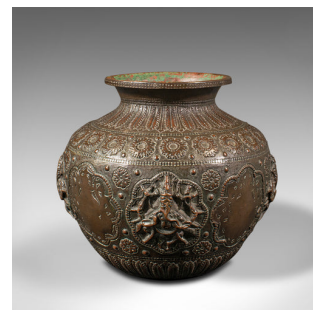

Antique Celebration Pot, Indian, Bronze, Diwali Vase, Ganesh, Lakshmi, Victorian

**DESCRIPTION**

Our Stock # 18.8445

This is an antique celebration pot. An Indian, bronze Diwali vase depicting Ganesh and Lakshmi, dating to the early Victorian period, circa 1850.

- Wonderfully presented antique bowl with fascinating iconography
- Displays a desirable aged patina with fine weathering
- Aged bronze presents great tonality with dark verdigris and amber hues
  - Relief panels present Lord Ganesh and Goddess Lakshmi, celebrated together during Diwali
  - Foliate patterns adorn the globular body, with leaf motif around the neck and lower edge
  - Geometric flower petals decorate the circular base

This is a delightful antique celebration pot, steeped in Hindu tradition with the deities of Diwali - Ganesh and Lakshmi. Beautiful aged colour and tones. Delivered polished and ready to display.

Search [London Fine for #18.8445](#) , or scan the QR code for more photos and details

**DIMENSIONS**

- Max Width: 15cm (6")
- Max Depth: 15cm (6")
- Max Height: 12.5cm (5")
- Opening Diameter: 6cm (2.25")

**LIST PRICE**

£1,950.00