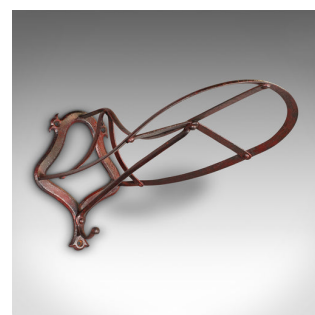

Set Of 3 Antique Saddle Racks, English, Iron, Wall Mount, Equestrian, Victorian

DESCRIPTION

Our Stock # 18.8090

This is a set of 3 classic 'Duck bill' antique saddle racks. An English, wrought iron wall mounted equestrian tack rest, dating to the late Victorian period, circa 1900.

- An attractive trio of saddle racks, ideal for equestrian or display purposes
- Displaying a desirable aged patina and in good, weathered order
- Wrought iron with pleasingly patinated painted finishes
- Ample bracing offering stability for saddlery
- Useful underhooks perfect for hosting a riding crop
- Screw holes ready for mounting in place
- The rack's form and purpose is well suited to various outdoor pursuits

This is a charming set of 3 antique saddle racks in delightfully aged order. Delivered ready for mounting.

Search [London Fine for #18.8090](#) , or scan the QR code for more photos and details

DIMENSIONS