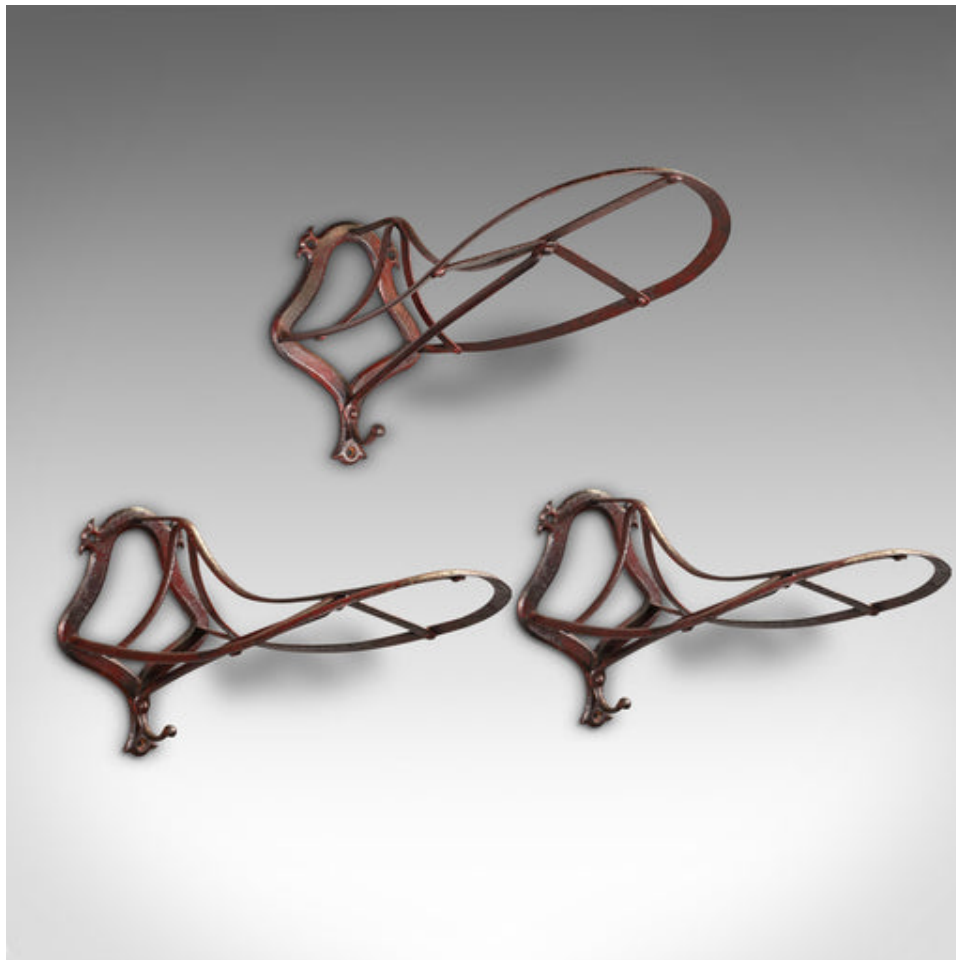

Set Of 3 Antique Saddle Racks, English, Iron, Wall Mount, Equestrian, Victorian

DESCRIPTION

Our Stock # 18.8090

This is a set of 3 classic 'Duck bill' antique saddle racks. An English, wrought iron wall mounted equestrian tack rest, dating to the late Victorian period, circa 1900.

- An attractive trio of saddle racks, ideal for equestrian or display purposes
- Displaying a desirable aged patina and in good, weathered order
- Wrought iron with pleasingly patinated painted finishes
- Ample bracing offering stability for saddlery
- Useful underhooks perfect for hosting a riding crop
- Screw holes ready for mounting in place
- The rack's form and purpose is well suited to various outdoor pursuits

This is a charming set of 3 antique saddle racks in delightfully aged order. Delivered ready for mounting.

Search [London Fine for #18.8090](#) , or scan the QR code for more photos and details

DIMENSIONS

Max Width: 25.5cm (10")

Max Depth: 51cm (20")

Max Height: 28cm (11")