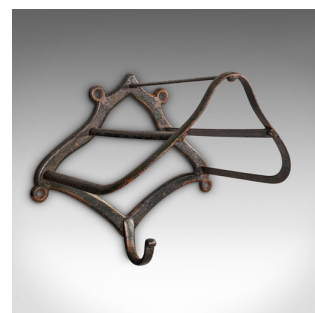

Trio Of Antique Equestrian Tack Racks, English, Wall Mount, Saddle, Victorian

DESCRIPTION

Our Stock # 18.8089

This is a trio of antique equestrian tack racks. An English, wrought iron wall mounted saddle rack, dating to the late Victorian period, circa 1900.

- Pleasingly weathered and patinated antique racks, ideal for equestrian or display use
- Displaying a desirable aged patina throughout
- Forged wrought iron with a lightly worn appearance and weathered paint finish
- Ideal for pony saddles, or smaller equestrian items, with a useful underhook
- Mounting holes to backplate for ease of wall hanging

This is a charming trio of antique equestrian tack racks. As useful today as over 100 years ago. Delivered ready to hang.

Search [London Fine for #18.8089](#) , or scan the QR code for more photos and details