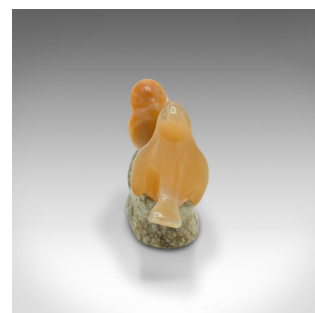

Small Vintage Lovebird Ornament, Japanese, Yellow Onyx, Figure, Art Deco, C.1940

DESCRIPTION

Our Stock # 18.8463

This is a small vintage lovebird ornament. A Japanese, yellow onyx and granite decorative figure, dating to the late Art Deco period, circa 1940.

- Delightfully sweet decorative item, a treat for lovers or collectors
- Displaying a desirable aged patina and in good order
- Beautiful yellow onyx shows appealing amber hues and translucence
- The two courting lovebirds share a tender embrace
- Standing upon a polished granite pedestal base

This is a wonderfully tactile vintage lovebird ornament, with great colour and a tactile finish. Delivered polished and ready to display.

Search [London Fine for #18.8463](#), or scan the QR code for more photos and details

DIMENSIONS

Max Width: 10cm (4")

Max Depth: 3.5cm (1.5")

Max Height: 6.5cm (2.5")