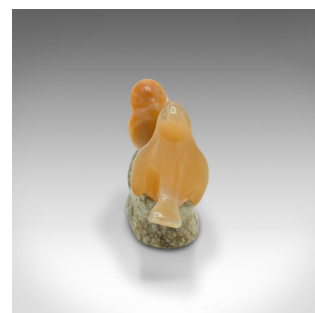

## Small Vintage Lovebird Ornament, Japanese, Yellow Onyx, Figure, Art Deco, C.1940

### DESCRIPTION

Our Stock # 18.8463

This is a small vintage lovebird ornament. A Japanese, yellow onyx and granite decorative figure, dating to the late Art Deco period, circa 1940.

- Delightfully sweet decorative item, a treat for lovers or collectors
- Displaying a desirable aged patina and in good order
- Beautiful yellow onyx shows appealing amber hues and translucence
- The two courting lovebirds share a tender embrace
- Standing upon a polished granite pedestal base

This is a wonderfully tactile vintage lovebird ornament, with great colour and a tactile finish. Delivered polished and ready to display.

Search [London Fine for #18.8463](#), or scan the QR code for more photos and details

### DIMENSIONS

Max Width: 10cm (4")

Max Depth: 3.5cm (1.5")

Max Height: 6.5cm (2.5")