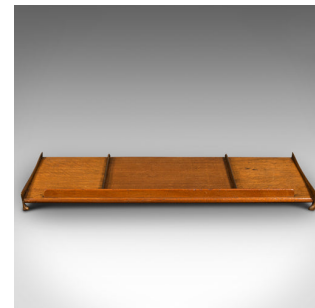

Antique Lectern Document Rest, English, Retail, Hotel Display Stand, Victorian

DESCRIPTION

Our Stock # 18.8452

This is an antique lectern document rest. An English, mahogany and bronze retail or hotel display stand, dating to the Victorian period, circa 1880.

- Of graceful form and an appreciably versatile rest
- Displays a desirable aged patina and in good order
- Select stocks show light caramel hues and fine grain interest
- Surface adorned with bronze runners, creating a trio of sections
- Striking bronze ends with sinuous curvature, terminating in shaped feet
- Perfect for the display of business literature in a reception area

This is an attractive antique lectern document rest, ideal for the public speaker or within a retail or hotel environment. Solid joints and construction, delivered waxed, polished and ready to use.

Search [London Fine for #18.8452](#), or scan the QR code for more photos and details

DIMENSIONS

Max Width: 50cm (19.75")

Max Depth: 21.5cm (8.5")

Max Height: 5.5cm (2.25")