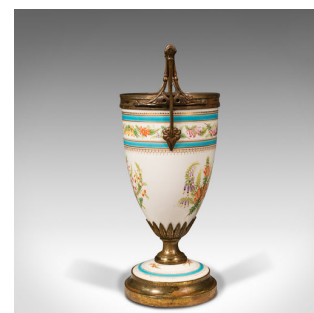

Antique Mantlepiece Jardiniere, French, Ceramic, Display, Planter, Victorian

**DESCRIPTION**

Our Stock # 18.8427

This is an antique mantlepiece jardiniere. A French, ceramic and gilt metal display planter, dating to the late Victorian period, circa 1900.

- Distinctive form, with appealing colour and finish
- Displays a desirable aged patina and in good order
- Clear, bright ceramic accentuated with colourful foliate bouquets
- Lightly aged gilt metal presents mellow golden tones
- Unusual handles add a flourish to the gilt rim
- Opening diameter of 12.5cm (5") - ideal for smaller houseplants
- Fascinating petal motif adds decoration to the stem
- Standing upon a tiered base, with ceramic inset

This is an attractive antique mantlepiece jardiniere, graced with a bright finish and unusual forms. A treat for the living room or hallway. Delivered polished and ready to display.

Search [London Fine for #18.8427](#) , or scan the QR code for more photos and details

**DIMENSIONS**

- Max Width: 18.5cm (7.25")
- Max Depth: 15cm (6")
- Max Height: 31.5cm (12.5")
- Opening Diameter: 12.5cm (5")

**LIST PRICE**

£895.00