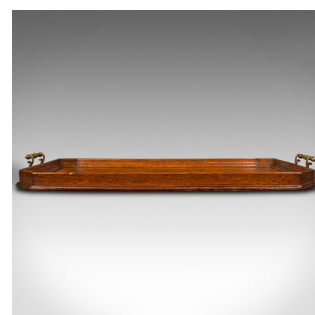

## Antique Butler's Serving Tray, English, Oak, Walnut, Afternoon Tea, Victorian

### DESCRIPTION

Our Stock # 18.8466

This is an antique butler's serving tray. An English, oak and bookmatched walnut afternoon tea platter, dating to the late Victorian period, circa 1900.

- Serve in style with this exquisite Victorian showpiece tray
- Displays a desirable aged patina and in good order
- Oak perimeter shows caramel hues and fine grain interest
- Striking quarter bookmatched walnut to centre with boxwood stringing
- Graceful brass handles to each end aid ease of carriage
- Dressed with a quality emerald green protective baize to the reverse

This is a superb antique butler's serving tray, presenting beautiful figuring, suitable for your most treasured gatherings. Solid joints and construction, delivered waxed, polished and ready for the home.

### DIMENSIONS

Max Width: 65cm (25.5")  
 Max Depth: 40.5cm (16")  
 Max Height: 5.5cm (2.25")  
 Internal Width: 55.5cm (21.75")  
 Internal Depth: 35cm (13.75")  
 Internal Height: 2.5cm (1")