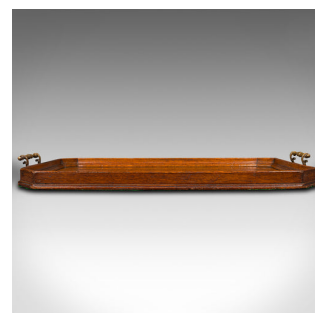

## Antique Butler's Serving Tray, English, Oak, Walnut, Afternoon Tea, Victorian

### DESCRIPTION

Our Stock # 18.8466

This is an antique butler's serving tray. An English, oak and bookmatched walnut afternoon tea platter, dating to the late Victorian period, circa 1900.

- Serve in style with this exquisite Victorian showpiece tray
- Displays a desirable aged patina and in good order
- Oak perimeter shows caramel hues and fine grain interest
- Striking quarter bookmatched walnut to centre with boxwood stringing
- Graceful brass handles to each end aid ease of carriage
- Dressed with a quality emerald green protective baize to the reverse

This is a superb antique butler's serving tray, presenting beautiful figuring, suitable for your most treasured gatherings. Solid joints and construction, delivered waxed, polished and ready for the home.

### DIMENSIONS

Max Width: 65cm (25.5")  
 Max Depth: 40.5cm (16")  
 Max Height: 5.5cm (2.25")  
 Internal Width: 55.5cm (21.75")  
 Internal Depth: 35cm (13.75")  
 Internal Height: 2.5cm (1")