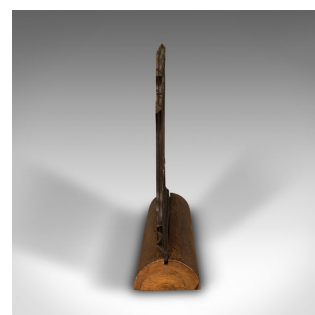

Antique Architectural Gothic Cast Iron Panel on Stand, English, Victorian, 1880

DESCRIPTION

Our Stock # 18.8476

This is an antique architectural panel. An English, cast iron and pitch pine fire guard, garden display or divider, dating to the Victorian period, circa 1880.

- Captivating Victorian iron and pitch pine culminate in this unusual architectural piece
- Displays a desirable aged patina throughout
- Cast iron fence with original paint shows appealing weathering
- Showing delightful traces of original paintwork beneath the cleaned and waxed surface
- Mounted within a demi-lune pitch pine base - can be removed if required
- Presents superb gothic revival overtones with quarterfoil detail
- Wonderfully versatile as a dog guard, decorative divider or fire guard

This is a delightful antique architectural panel, with superb cast iron and pitch pine. A rare and unusual opportunity for the home or garden. Solid joints and construction, delivered waxed, polished and ready to display.

Search [London Fine for #18.8476](#) , or scan the QR code for more photos and details

DIMENSIONS

Max Width: 94cm (37")
 Max Depth: 24.5cm (9.75")
 Max Height: 85cm (33.5")