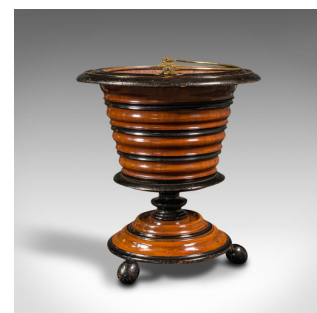

Antique Fireside Store, Dutch, Walnut, Jardiniere, Log Bin, Victorian, C.1900

**DESCRIPTION**

Our Stock # 18.8431

This is an antique fireside store. A Dutch, walnut decorative jardiniere or log bin, dating to the late Victorian period, circa 1900.

- Captivating form and colour - a treat for the fireside
- Displays a desirable aged patina throughout
- Select walnut shows fine grain interest
- Natural caramel hues and ebonised bands add an attractive contrast
- Dressed with a brass demi-lune handle with small brass mounts
- Standing upon a trio of ball feet beneath a tapering concentric base

This is a striking antique fireside store or jardiniere, ideally suited to planting or hosting all fuel types. Delivered waxed, polished and ready for the fireplace or planter stand.

Search [London Fine for #18.8431](#) , or scan the QR code for more photos and details

**DIMENSIONS**

- Max Width: 37cm (14.5")
- Max Depth: 37cm (14.5")
- Max Height (With Raised Handle): 56cm (22")
- Internal Width: 26cm (10.25")
- Internal Depth: 26cm (10.25")
- Internal Height: 21.5cm (8.5")