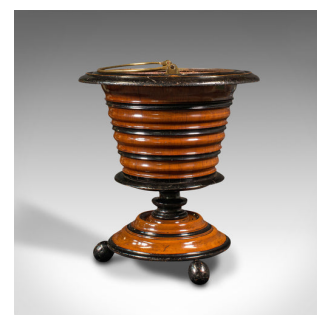

Antique Fireside Store, Dutch, Walnut, Jardiniere, Log Bin, Victorian, C.1900

**DESCRIPTION**

Our Stock # 18.8431

This is an antique fireside store. A Dutch, walnut decorative jardiniere or log bin, dating to the late Victorian period, circa 1900.

- Captivating form and colour - a treat for the fireside
- Displays a desirable aged patina throughout
- Select walnut shows fine grain interest
- Natural caramel hues and ebonised bands add an attractive contrast
- Dressed with a brass demi-lune handle with small brass mounts
- Standing upon a trio of ball feet beneath a tapering concentric base

This is a striking antique fireside store or jardiniere, ideally suited to planting or hosting all fuel types. Delivered waxed, polished and ready for the fireplace or planter stand.

Search [London Fine for #18.8431](#) , or scan the QR code for more photos and details

**DIMENSIONS**

- Max Width: 37cm (14.5")
- Max Depth: 37cm (14.5")
- Max Height (With Raised Handle): 56cm (22")
- Internal Width: 26cm (10.25")
- Internal Depth: 26cm (10.25")
- Internal Height: 21.5cm (8.5")