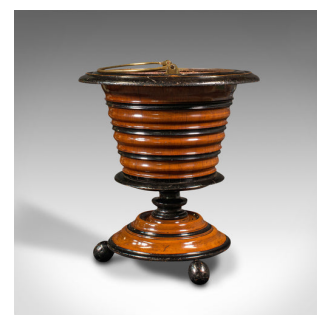

Antique Fireside Store, Dutch, Walnut, Jardiniere, Log Bin, Victorian, C.1900

DESCRIPTION

Our Stock # 18.8431

This is an antique fireside store. A Dutch, walnut decorative jardiniere or log bin, dating to the late Victorian period, circa 1900.

- Captivating form and colour - a treat for the fireside
- Displays a desirable aged patina throughout
- Select walnut shows fine grain interest
- Natural caramel hues and ebonised bands add an attractive contrast
- Dressed with a brass demi-lune handle with small brass mounts
- Standing upon a trio of ball feet beneath a tapering concentric base

This is a striking antique fireside store or jardiniere, ideally suited to planting or hosting all fuel types. Delivered waxed, polished and ready for the fireplace or planter stand.

Search [London Fine for #18.8431](#) , or scan the QR code for more photos and details

DIMENSIONS

- Max Width: 37cm (14.5")
- Max Depth: 37cm (14.5")
- Max Height (With Raised Handle): 56cm (22")
- Internal Width: 26cm (10.25")
- Internal Depth: 26cm (10.25")
- Internal Height: 21.5cm (8.5")