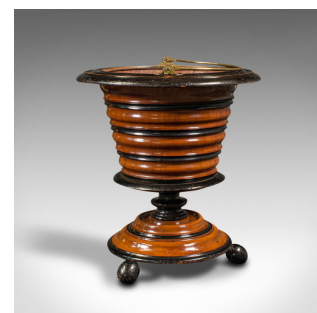

Antique Fireside Store, Dutch, Walnut, Jardiniere, Log Bin, Victorian, C.1900

DESCRIPTION

Our Stock # 18.8431

This is an antique fireside store. A Dutch, walnut decorative jardiniere or log bin, dating to the late Victorian period, circa 1900.

- Captivating form and colour - a treat for the fireside
- Displays a desirable aged patina throughout
- Select walnut shows fine grain interest
- Natural caramel hues and ebonised bands add an attractive contrast
- Dressed with a brass demi-lune handle with small brass mounts
- Standing upon a trio of ball feet beneath a tapering concentric base

This is a striking antique fireside store or jardiniere, ideally suited to planting or hosting all fuel types. Delivered waxed, polished and ready for the fireplace or planter stand.

Search [London Fine for #18.8431](#) , or scan the QR code for more photos and details

DIMENSIONS

- Max Width: 37cm (14.5")
- Max Depth: 37cm (14.5")
- Max Height (With Raised Handle): 56cm (22")
- Internal Width: 26cm (10.25")
- Internal Depth: 26cm (10.25")
- Internal Height: 21.5cm (8.5")