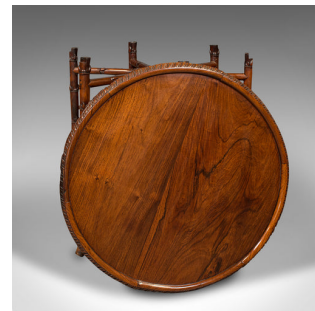

Antique Carved Campaign Table, Anglo Indian, Folding, Colonial, Victorian, 1880

DESCRIPTION

Our Stock # 18.8485

This is an antique carved campaign table. An Anglo-Indian, rosewood folding colonial table, dating to the Victorian period, circa 1880.

- Finest quality, with superb carved detail and folding stand
- Displays a desirable aged patina and in good order
- Select stocks show superb grain interest and rich caramel hues
- Articulated hexagonal stand folds away upon metal hinges
- Fascinating circular top adorned with a gadrooned edge moulding
- Pierced fretwork apron presents bunches of carved fruiting vines
- Each splayed leg accentuated with small leaf details
- Circular cap to the centre of the base hosts a compass leaf medallion

This is a superb antique carved campaign table, with appealing colonial craftsmanship and fine colour. Solid joints and construction, delivered waxed, polished and ready for the home.

Search [London Fine for #18.8485](#), or scan the QR code for more photos and details

DIMENSIONS

Max Width: 62.5cm (24.5")

Max Depth: 62.5cm (24.5")

Max Height: 67cm (26.5")