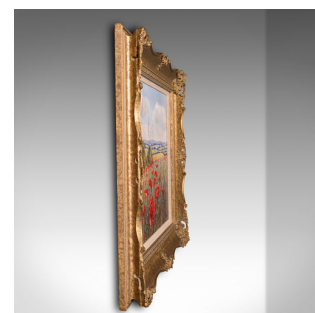

Vintage Oil Painting, English, Gilt Frame, Poppy Field, Landscape, Art, Signed

DESCRIPTION

Our Stock # 18.8503

This is a vintage oil painting. An English, gilt framed poppy field scene on canvas, dating to the late 20th century.

- Gaze upon a classically endearing poppy field scene, graced with vibrant colour
- Displays a desirable aged patina and in good order
- Bold gilt frame beams golden hues with concave edge and foliate decor
- Pleasingly observed and skilfully painted in oils, with a delightful palette and signed to corner
- Well mounted, and dressed with wire to rear, ready to hang

This is a charming vintage oil painting, with an idyllic spring field scene. Delivered ready to display.

Search [London Fine for #18.8503](#) , or scan the QR code for more photos and details

DIMENSIONS