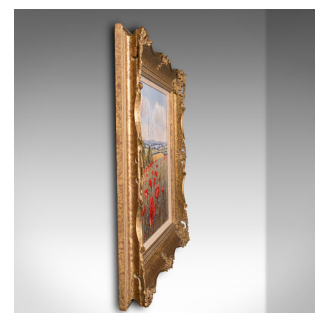

Vintage Oil Painting, English, Gilt Frame, Poppy Field, Landscape, Art, Signed

DESCRIPTION

Our Stock # 18.8503

This is a vintage oil painting. An English, gilt framed poppy field scene on canvas, dating to the late 20th century.

- Gaze upon a classically endearing poppy field scene, graced with vibrant colour
- Displays a desirable aged patina and in good order
- Bold gilt frame beams golden hues with concave edge and foliate decor
- Pleasingly observed and skilfully painted in oils, with a delightful palette and signed to corner
- Well mounted, and dressed with wire to rear, ready to hang

This is a charming vintage oil painting, with an idyllic spring field scene. Delivered ready to display.

Search [London Fine for #18.8503](#) , or scan the QR code for more photos and details

DIMENSIONS