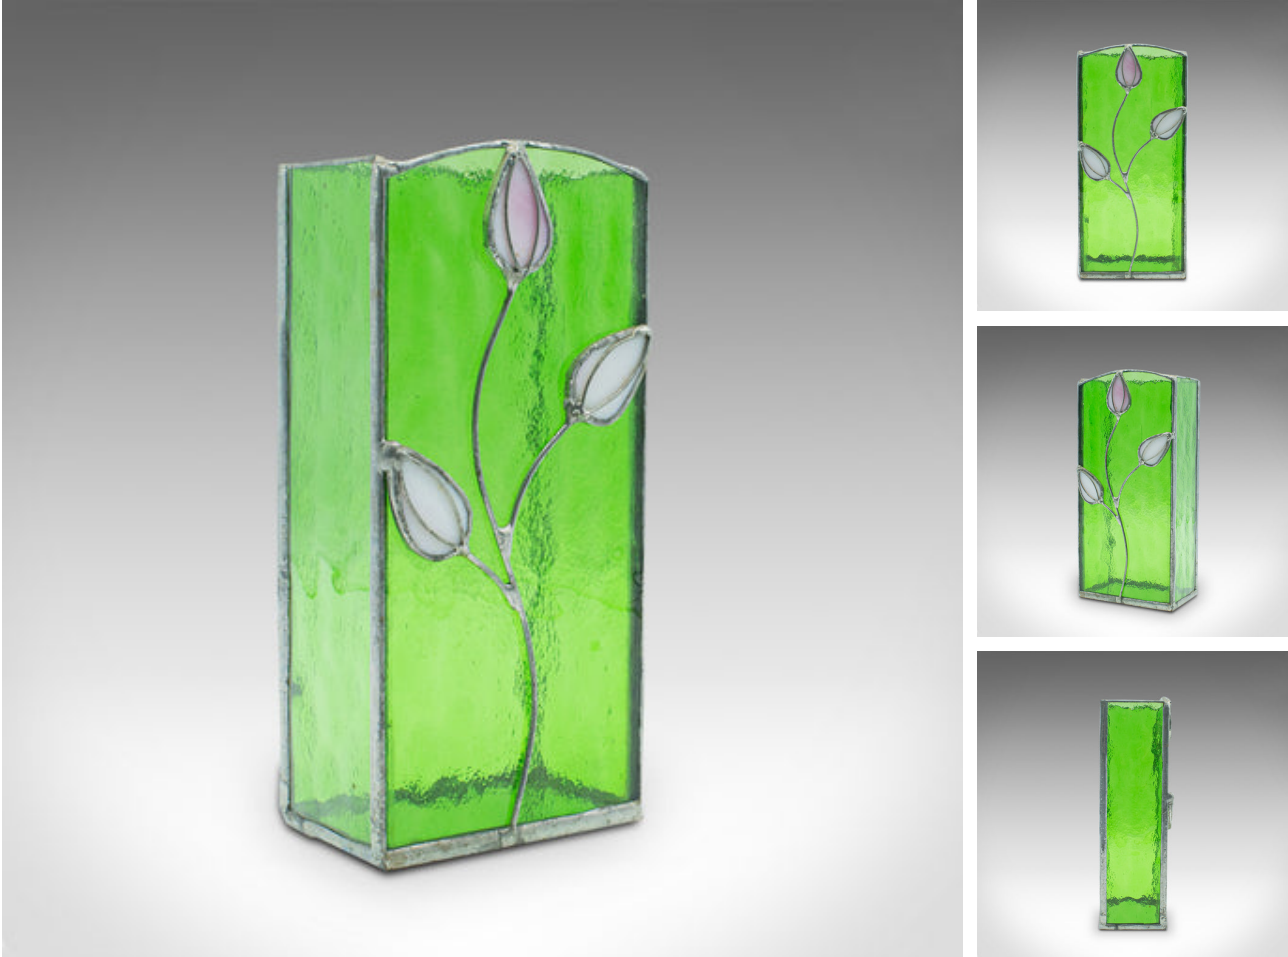

Antique Slip Vase, English, Glass, Flower Pot, Art Nouveau, Edwardian, C.1910

DESCRIPTION

Our Stock # 18.8519

This is an antique slip vase. An English, glass and lead flower pot with Art Nouveau taste, dating to the Edwardian period, circa 1910.

- Striking green glass with delightful foliate decoration
- Displays a desirable aged patina throughout
- Textured green glass in very good order, with mirror plate to the interior base
- Each pane tastefully set within quality lead mounts
- Foliate mount accentuates the front with gemstone flowerheads in a subtle pink hue

This is an attractive antique slip vase, with great colour and tasteful Art Nouveau overtones. Delivered polished and ready to display.

Search [London Fine for #18.8519](#), or scan the QR code for more photos and details

DIMENSIONS

Max Width: 8cm (3.25")
Max Depth: 5.5cm (2.25")
Max Height: 17.5cm (7")

LIST PRICE

£695.00