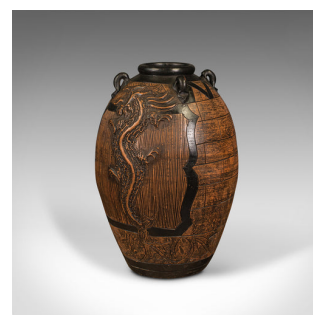

## Large Vintage Planter, Chinese, Terracotta, Decorative Floor Vase, Mid Century

### DESCRIPTION

Our Stock # 18.8331

This is a large vintage planter. A Chinese, terracotta decorative floor vase, dating to the mid 20th century, circa 1950.

- Appealing planter with generous proportion and Oriental taste
- Displays a desirable aged patina and in good order throughout
- Wide baluster form in terracotta with naturally weathered appearance
- Pleasingly heavy at a weight of 17.5kg (38.58 lb)
- Decorated with a long relief dragon set within a shield panel
- Four small loop handles situated around the black rolled rim
- Further accentuated with engraved pattern and black border to base

This is a charming and generously sized vintage planter, ideal for the corner of the room or alongside the fireplace. Delivered polished and ready to display.

Search [London Fine for #18.8331](#) , or scan the QR code for more photos and details

### DIMENSIONS

Max Width: 38.5cm (15.25")

Max Depth: 38.5cm (15.25")

Max Height: 56.5cm (22.25")

Opening Diameter: 11.5cm (4.5")