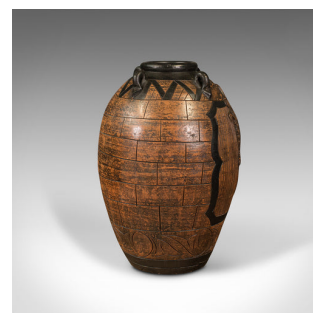

## Large Vintage Planter, Chinese, Terracotta, Decorative Floor Vase, Mid Century

### DESCRIPTION

Our Stock # 18.8331

This is a large vintage planter. A Chinese, terracotta decorative floor vase, dating to the mid 20th century, circa 1950.

- Appealing planter with generous proportion and Oriental taste
- Displays a desirable aged patina and in good order throughout
- Wide baluster form in terracotta with naturally weathered appearance
- Pleasingly heavy at a weight of 17.5kg (38.58 lb)
- Decorated with a long relief dragon set within a shield panel
- Four small loop handles situated around the black rolled rim
- Further accentuated with engraved pattern and black border to base

This is a charming and generously sized vintage planter, ideal for the corner of the room or alongside the fireplace. Delivered polished and ready to display.

Search [London Fine for #18.8331](#) , or scan the QR code for more photos and details

### DIMENSIONS

Max Width: 38.5cm (15.25")

Max Depth: 38.5cm (15.25")

Max Height: 56.5cm (22.25")

Opening Diameter: 11.5cm (4.5")