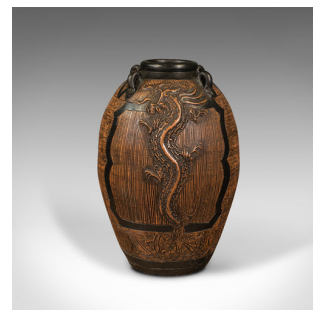

## Large Vintage Planter, Chinese, Terracotta, Decorative Floor Vase, Mid Century

### DESCRIPTION

Our Stock # 18.8331

This is a large vintage planter. A Chinese, terracotta decorative floor vase, dating to the mid 20th century, circa 1950.

- Appealing planter with generous proportion and Oriental taste
- Displays a desirable aged patina and in good order throughout
- Wide baluster form in terracotta with naturally weathered appearance
- Pleasingly heavy at a weight of 17.5kg (38.58 lb)
- Decorated with a long relief dragon set within a shield panel
- Four small loop handles situated around the black rolled rim
- Further accentuated with engraved pattern and black border to base

This is a charming and generously sized vintage planter, ideal for the corner of the room or alongside the fireplace. Delivered polished and ready to display.

Search [London Fine for #18.8331](#) , or scan the QR code for more photos and details

### DIMENSIONS

Max Width: 38.5cm (15.25")

Max Depth: 38.5cm (15.25")

Max Height: 56.5cm (22.25")

Opening Diameter: 11.5cm (4.5")