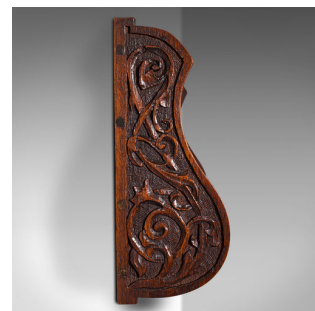

Antique Display Rack, English, Oak, Kitchen, Hallway, Wall Shelf, Victorian

DESCRIPTION

Our Stock # 18.8471

This is an antique display rack. An English, oak kitchen or hallway wall shelf, dating to the Victorian period, circa 1880.

- Tastefully appointed display shelf, with versatile upper rack
- Displaying a desirable aged patina and in good order
- Select oak shows fine grain interest and wisps of medullary rays
- Deep russet hues beam beneath a wax polish finish
- Enthusiastically carved ground with foliate leaf detail
- Monogram to centre - E.H. is relief carved within a shield motif
- Offers an upper rack with a row of ten hooks and small shelf below
- Delightfully shaped ends with serpentine edge and adorned with fretwork panels

This is a charming antique display rack, ideally suited to the entrance hall or kitchen. Solid joints and construction, delivered waxed, polished and ready for the home.

Search [London Fine for #18.8471](#) , or scan the QR code for more photos and details