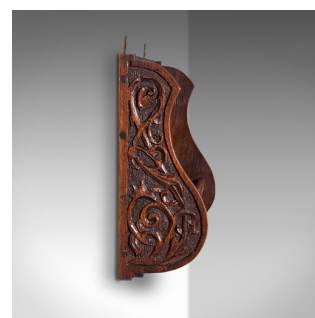

Antique Display Rack, English, Oak, Kitchen, Hallway, Wall Shelf, Victorian

DESCRIPTION

Our Stock # 18.8471

This is an antique display rack. An English, oak kitchen or hallway wall shelf, dating to the Victorian period, circa 1880.

- Tastefully appointed display shelf, with versatile upper rack
- Displaying a desirable aged patina and in good order
- Select oak shows fine grain interest and wisps of medullary rays
- Deep russet hues beam beneath a wax polish finish
- Enthusiastically carved ground with foliate leaf detail
- Monogram to centre - E.H. is relief carved within a shield motif
- Offers an upper rack with a row of ten hooks and small shelf below
- Delightfully shaped ends with serpentine edge and adorned with fretwork panels

This is a charming antique display rack, ideally suited to the entrance hall or kitchen. Solid joints and construction, delivered waxed, polished and ready for the home.

Search [London Fine for #18.8471](#) , or scan the QR code for more photos and details

DIMENSIONS

Max Width: 43cm (17")

Max Depth: 10.5cm (4.25")

Max Height: 29cm (11.5")