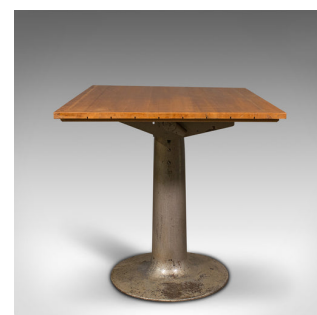

Vintage Pedestal Table, English, Beech, Pine, Kitchen, Desk, Mid Century, C.1950

DESCRIPTION

Our Stock # 18.8475

This is a vintage pedestal table. An English, beech and pine kitchen table or desk, dating to the mid 20th century, circa 1950.

- Graced with an appealing mid century industrial aesthetic
- Displays a desirable aged patina and in good order
- Beech and pine show bright biscuit hues
- Raised upon a delightfully stout and robust cast iron pedestal stand
- Useful working height of 84.5cm (33.25") an asset for the kitchen or as a generous work desk

This is a striking vintage pedestal table, with attractive hues and finish. Ideal throughout the home. Solid joints and construction, delivered waxed, polished and ready to use.

Search [London Fine for #18.8475](#) , or scan the QR code for more photos and details

DIMENSIONS

Max Width: 106.5cm (42")

Max Depth: 81.5cm (32")

Max Height: 84.5cm (33.25")

LIST PRICE

£1,495.00