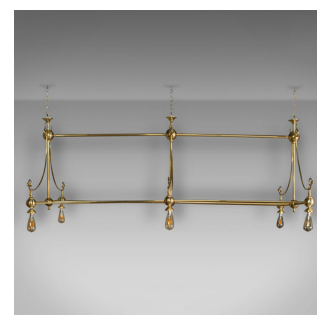

## Large Vintage Suspended Billiards Light, English, Lamp, Games Room, Kitchen

### DESCRIPTION

Our Stock # 18.8530

This is a large vintage suspended billiards light. An English, brass hanging lamp array, dating to the late 20th century, circa 1980.

- Striking in proportion and finish, ideal for the games room or suspended above a kitchen island
- Displays a desirable aged patina throughout
- Polished brass radiates bright golden tones
- Arrangement of six bayonet bulbs in three pairs
- Wired through a single cable rising from the middle chain
- Scrolled detail adds a flourish to the array
- Suspended drop length of 24cm (9.5")

This is a dashing vintage suspended billiards light, with great colour and of generous size for illuminating a larger space. Delivered polished and ready to mount.

Search [London Fine for #18.8530](#) , or scan the QR code for more photos and details

### DIMENSIONS

Max Width: 193cm (76")

Max Depth: 110.5cm (43.5")

Max Height: 73.5cm (29")