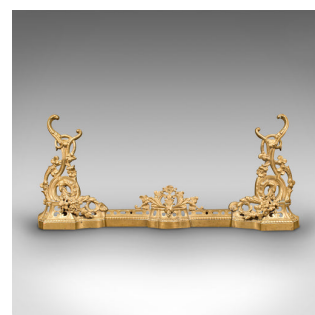

Antique Adjustable Fire Kerb, English, Fireplace Fender, Art Nouveau, Victorian

DESCRIPTION

Our Stock # 18.8598

This is an antique adjustable fire kerb. An English, gilt metal fireplace fender with Art Nouveau overtones, dating to the late Victorian period, circa 1900.

- Dashing elegance to enhance the fireplace - adjusts from 37" wide to 43" wide
- Displays a desirable aged patina and in good order
- Gilt metal boasts superb golden tones
- Ornate scrolled foliate detail with pierced gallery rail
- Adjustable width, the corners articulated to the rear

This is an attractive antique adjustable fire kerb, with great colour and appealing Art Nouveau taste. Delivered polished and ready for the fireside.

Search [London Fine for #18.8598](#), or scan the QR code for more photos and details