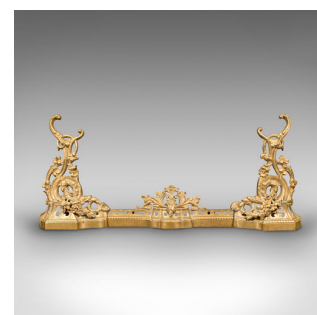

Antique Adjustable Fire Kerb, English, Fireplace Fender, Art Nouveau, Victorian

DESCRIPTION

Our Stock # 18.8598

This is an antique adjustable fire kerb. An English, gilt metal fireplace fender with Art Nouveau overtones, dating to the late Victorian period, circa 1900.

- Dashing elegance to enhance the fireplace - adjusts from 37" wide to 43" wide
- Displays a desirable aged patina and in good order
- Gilt metal boasts superb golden tones
- Ornate scrolled foliate detail with pierced gallery rail
- Adjustable width, the corners articulated to the rear

This is an attractive antique adjustable fire kerb, with great colour and appealing Art Nouveau taste. Delivered polished and ready for the fireside.

Search [London Fine for #18.8598](#) , or scan the QR code for more photos and details