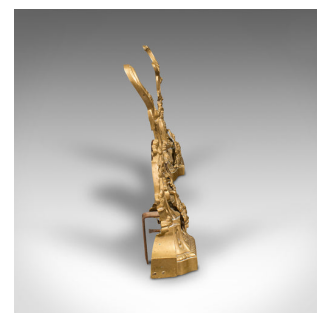

Antique Adjustable Fire Kerb, English, Fireplace Fender, Art Nouveau, Victorian

DESCRIPTION

Our Stock # 18.8598

This is an antique adjustable fire kerb. An English, gilt metal fireplace fender with Art Nouveau overtones, dating to the late Victorian period, circa 1900.

- Dashing elegance to enhance the fireplace - adjusts from 37" wide to 43" wide
- Displays a desirable aged patina and in good order
- Gilt metal boasts superb golden tones
- Ornate scrolled foliate detail with pierced gallery rail
- Adjustable width, the corners articulated to the rear

This is an attractive antique adjustable fire kerb, with great colour and appealing Art Nouveau taste. Delivered polished and ready for the fireside.

Search [London Fine for #18.8598](#) , or scan the QR code for more photos and details