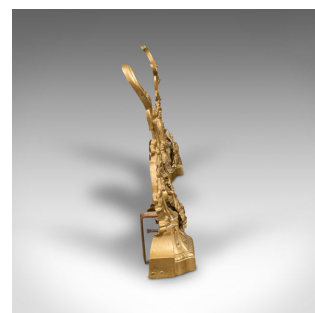

Antique Adjustable Fire Kerb, English, Fireplace Fender, Art Nouveau, Victorian

DESCRIPTION

Our Stock # 18.8598

This is an antique adjustable fire kerb. An English, gilt metal fireplace fender with Art Nouveau overtones, dating to the late Victorian period, circa 1900.

- Dashing elegance to enhance the fireplace - adjusts from 37" wide to 43" wide
- Displays a desirable aged patina and in good order
- Gilt metal boasts superb golden tones
- Ornate scrolled foliate detail with pierced gallery rail
- Adjustable width, the corners articulated to the rear

This is an attractive antique adjustable fire kerb, with great colour and appealing Art Nouveau taste. Delivered polished and ready for the fireside.

Search [London Fine for #18.8598](#), or scan the QR code for more photos and details