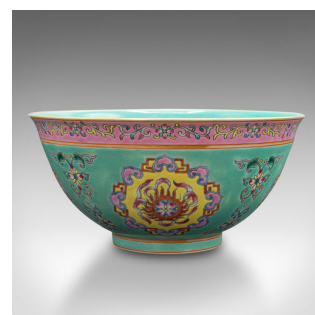

## Antique Famille Rose Decorative Bowl, Chinese, Ceramic, Rice Dish, Victorian

### DESCRIPTION

Our Stock # 18.8551

This is an antique Famille Rose decorative bowl. A Chinese, ceramic rice dish, dating to the late Victorian period, circa 1900.

- Wondrous colour and detail, a bowl of fine distinction
- Displays a desirable aged patina and in exceptional order
- Ceramic boasts a delightful palette of rich, bright colours
- Yellow medallions alternate with foliate patterns beneath a bright pink border
- Finished with a character mark to the base

This is a captivating antique Famille Rose decorative bowl, with superb colour and in excellent order. Delivered polished and ready to display.

Search [London Fine for #18.8551](#), or scan the QR code for more photos and details

### DIMENSIONS

Max Width: 16.5cm (6.5")

Max Depth: 16.5cm (6.5")

Max Height: 8cm (3.25")