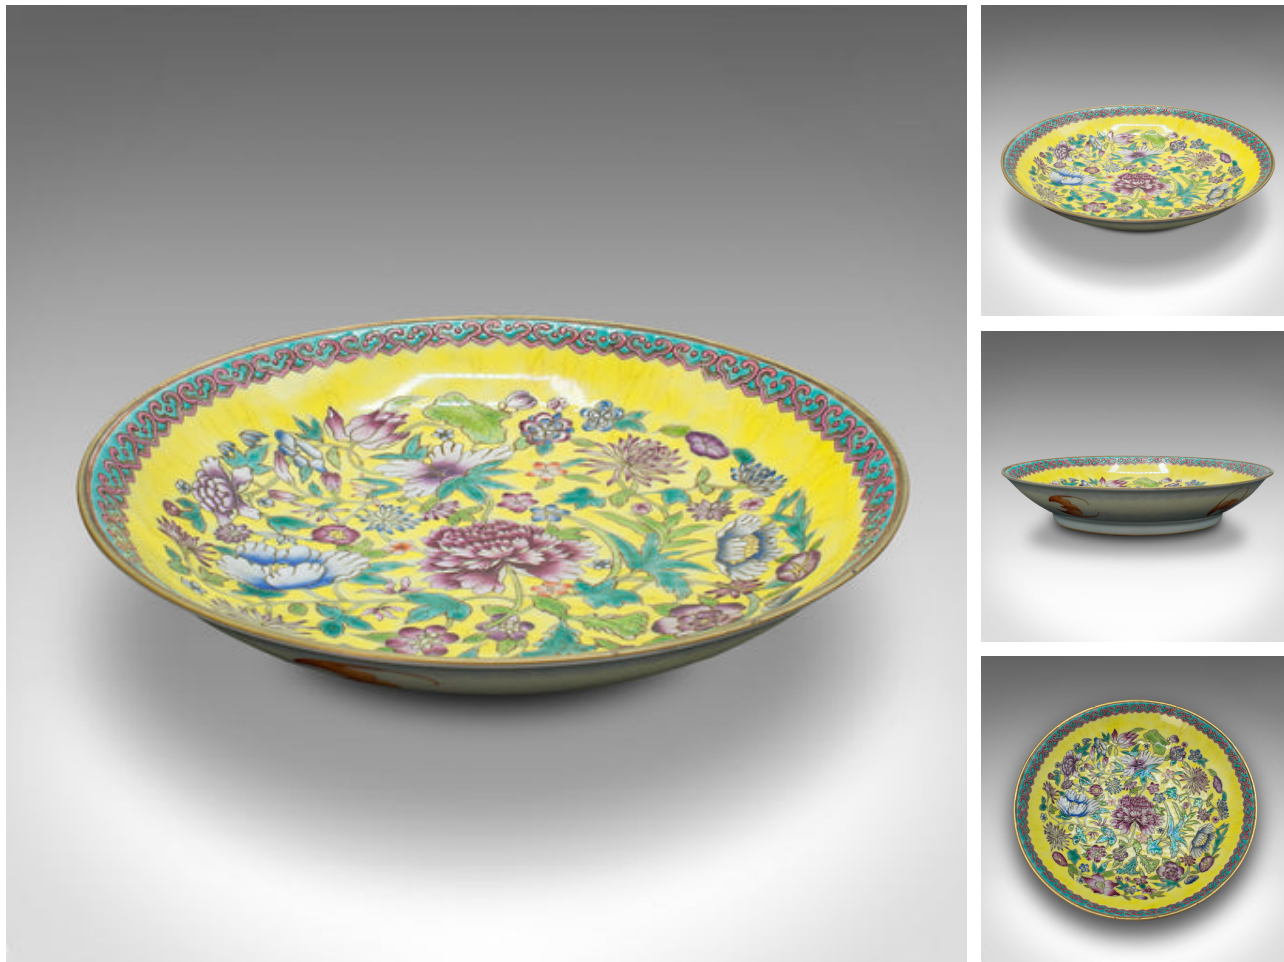

Antique Famille Jaune Decorative Dish, Chinese, Display Plate, Qing, Victorian

DESCRIPTION

Our Stock # 18.8553

This is an antique Famille Jaune decorative dish. A Chinese, ceramic display plate, dating to the late Victorian period, circa 1900.

- Delightfully vibrant palette to this attractive dish
- Displays a desirable aged patina and in superb order
- Striking yellow ceramic fascia with colourful foliate decor
- Palette of green, blue and pinks a treat for the eyes
- Reverse decorated with distinctive dragon motif, and a Qianlong seal mark

This is a fascinating antique Famille Jaune decorative dish, with excellent colours and fine foliate detail. Delivered polished and ready to display.

Search [London Fine for #18.8553](#), or scan the QR code for more photos and details

DIMENSIONS

Max Width: 21cm (8.25")
Max Depth: 21cm (8.25")
Max Height: 3.5cm (1.5")

LIST PRICE

£995.00