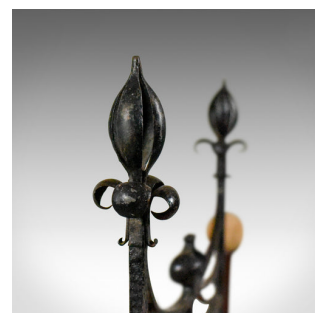

Large Bronze Antique Dinner Gong in Iron Frame, Art Nouveau, Circa 1920

DESCRIPTION

Our Stock # LFA-1744

This is a large bronze antique dinner gong mounted in an iron frame with Art Nouveau overtones dating to circa 1920.

- Attractive etched Burmese bronze gong
- Hung by leather straps in a blacksmiths iron frame
- Delightfully framed with sinuous, Art Nouveau influenced decoration
- Posts capped with pierced fleur de lys finials
- Beater with later cork striker hangs from integral bracket

A fine way to announce dinner. Solid joints and construction, delivered waxed, polished and ready for the home.

Search [London Fine for #10.1744](#), or scan the QR code for more photos and details

DIMENSIONS