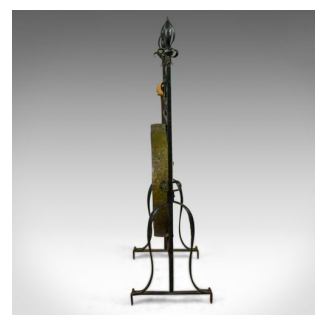

Large Bronze Antique Dinner Gong in Iron Frame, Art Nouveau, Circa 1920

DESCRIPTION

Our Stock # LFA-1744

This is a large bronze antique dinner gong mounted in an iron frame with Art Nouveau overtones dating to circa 1920.

- Attractive etched Burmese bronze gong
- Hung by leather straps in a blacksmiths iron frame
- Delightfully framed with sinuous, Art Nouveau influenced decoration
- Posts capped with pierced fleur de lys finials
- Beater with later cork striker hangs from integral bracket

A fine way to announce dinner. Solid joints and construction, delivered waxed, polished and ready for the home.

Search [London Fine for #10.1744](#), or scan the QR code for more photos and details

DIMENSIONS