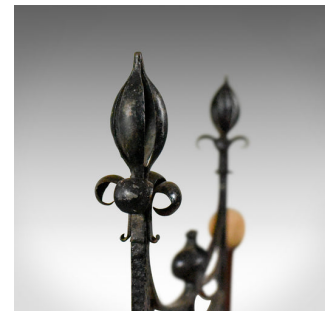

Large Bronze Antique Dinner Gong in Iron Frame, Art Nouveau, Circa 1920

DESCRIPTION

Our Stock # LFA-1744

This is a large bronze antique dinner gong mounted in an iron frame with Art Nouveau overtones dating to circa 1920.

- Attractive etched Burmese bronze gong
- Hung by leather straps in a blacksmiths iron frame
- Delightfully framed with sinuous, Art Nouveau influenced decoration
- Posts capped with pierced fleur de lys finials
- Beater with later cork striker hangs from integral bracket

A fine way to announce dinner. Solid joints and construction, delivered waxed, polished and ready for the home.

Search [London Fine for #10.1744](#), or scan the QR code for more photos and details

DIMENSIONS