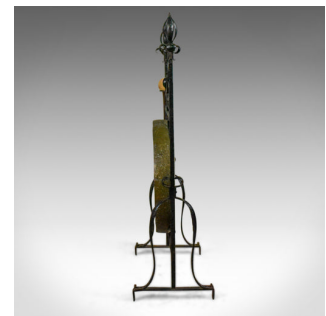

Large Bronze Antique Dinner Gong in Iron Frame, Art Nouveau, Circa 1920

DESCRIPTION

Our Stock # LFA-1744

This is a large bronze antique dinner gong mounted in an iron frame with Art Nouveau overtones dating to circa 1920.

- Attractive etched Burmese bronze gong
- Hung by leather straps in a blacksmiths iron frame
- Delightfully framed with sinuous, Art Nouveau influenced decoration
- Posts capped with pierced fleur de lys finials
- Beater with later cork striker hangs from integral bracket

A fine way to announce dinner. Solid joints and construction, delivered waxed, polished and ready for the home.

Search [London Fine for #10.1744](#), or scan the QR code for more photos and details

DIMENSIONS